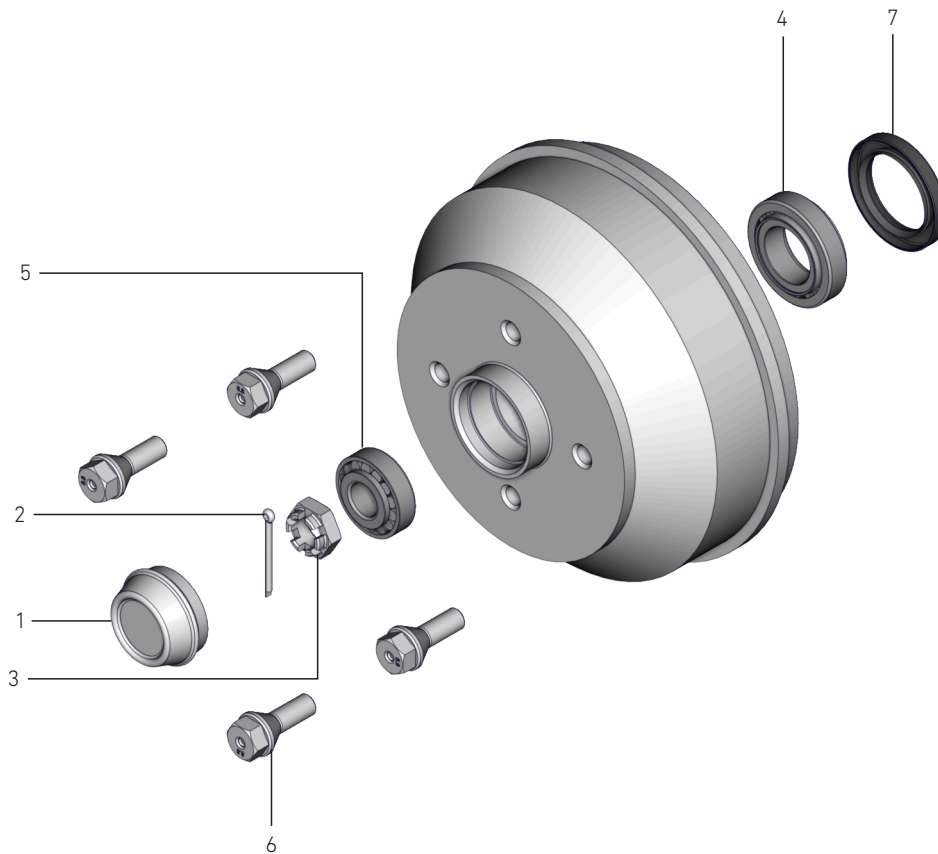

Prices are exclusive of VAT and subject to change without prior notice. (E & OE Notice - pg43)

Brake Drums 160

900kg Axle

Bearing Kit 07

Number	Stock Code	Hub Code	Description	Price Each
	HBALK160.01C Alt Code: BDRUM160/DT	08	160mm Complete Brake Drum 4/100 pcd DT	R 1,300.00
1	GCAP48.1T Alt Code: GCAP48		Grease Cap 48mm	
2	M4X40SP Alt Code: 1348022		M3.2 Split Pin	
3	M16CN Alt Code: 1348021		M16 Castle Nut M16x1.5	
4	B45449\10 Alt Code: BEARING45449/10		Inner Bearing 45449/10	
5	B11749\10 Alt Code: BEARING11749/10		Outer Bearing 11749/10	
6	M12WB24 Alt Code: 1348016		M12 Wheel Bolt 1,5mm	
7	OS38-52-7 Alt Code: 1348094		Oil Seal 38x52x7	