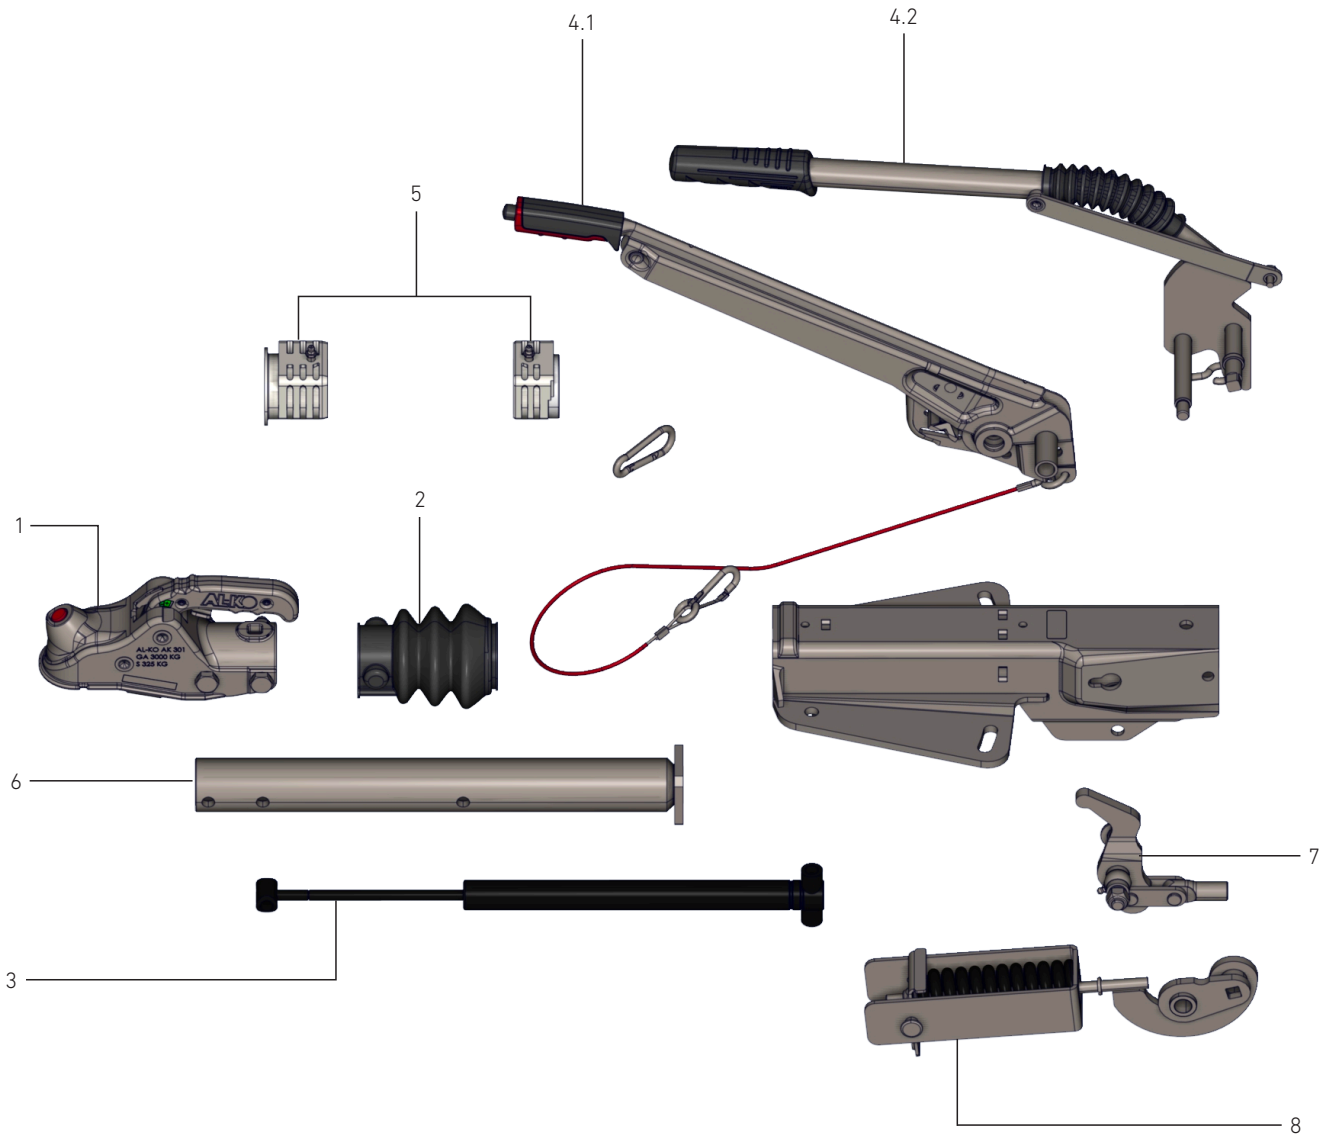

Kober Spares

Pressed Steel Bodies

No.	Stock Code	Description	Price Each
1	CBALKBALL50.B Alt Code: COUPLERHEAD/AK270	Coupler Head AK300/AK270	R 850.00
1	CBALKBALL50.B1 Alt Code: 1350059	Coupler Head Ak301 (1221746)	R 1,350.00
1	CBALKBALL60 Alt Code: 1350007	Coupler Head Ak351	R 2,600.00
2	CBALKS01.03 Alt Code: 2073890210	Bellow 90S	R 160.00
2	CBALKS17 Alt Code: 1348687	Bellow 161/251S/251G 366356	R 160.00
2	CBALKS02 Alt Code: 1349914	Bellow 3.5T 21726605	R 660.00
3	CHDALK90S.ALK Alt Code: 359987	Shock Absorber 90S	R 1,055.00
3	CHDALK161S.ALK Alt Code: 1348696	Shock Absorber 161S 370556	R 1,155.00
3	CHDALK251S.ALK Alt Code: 1348598	Shock Absorber 251S 370589	R 1,255.00
3	CHDALK251G.ALK Alt Code: 1348691	Shock Absorber 251G 372641	R 1,530.00
3	CHDALKPRO35.ALK Alt Code: 1217090	Shock Profi3500 Coupler Cast Version	R 3,860.00
4.1	CBALKS03.03 Alt Code: 220049	Handbrake Assembly 90S/3 Kober	R 2,950.00
4.1	CBALKS03.05 Alt Code: 1348692	Handbrake 161/251S/251G	R 1,045.00
4.2	CBALKS10 Alt Code: 692236	Handbrake Assembly Profi 3000/3500	POR
5	CBALK07.03 Alt Code: 1210678	Bushes Kit 90S	R 160.00
5	CBALK07.09 Alt Code: 1348701	Tube Bush Kit 2 Piece 161S/251S/251G	R 680.00
6	CBALKS08.05G Alt Code: 625645	Shaft 251G 3 Ton Coupler	R 1,930.00
6	CBALKS12 Alt Code: 1350093	Shaft for Profi 3500 Kober	R 3,600.00
7	CBALKS23.05S Alt Code: 1350094	Overrun Lever 251S 380526 90:30	R 280.00
7	CBALKS23.05G Alt Code: 1350312	Overrun Lever 251G 626796 90:27	R 280.00
8	CBALKS34.02 Alt Code: 692648	Spring Cylinder Pack Profi Coupler 3500kg	POR

NOTES:

Refer to image on the next page.

Prices are exclusive of VAT and subject to change without prior notice. (E & OE Notice - pg43)

Pressed Steel Bodies

Prices are exclusive of VAT and subject to change without prior notice. (E & OE Notice - pg43)