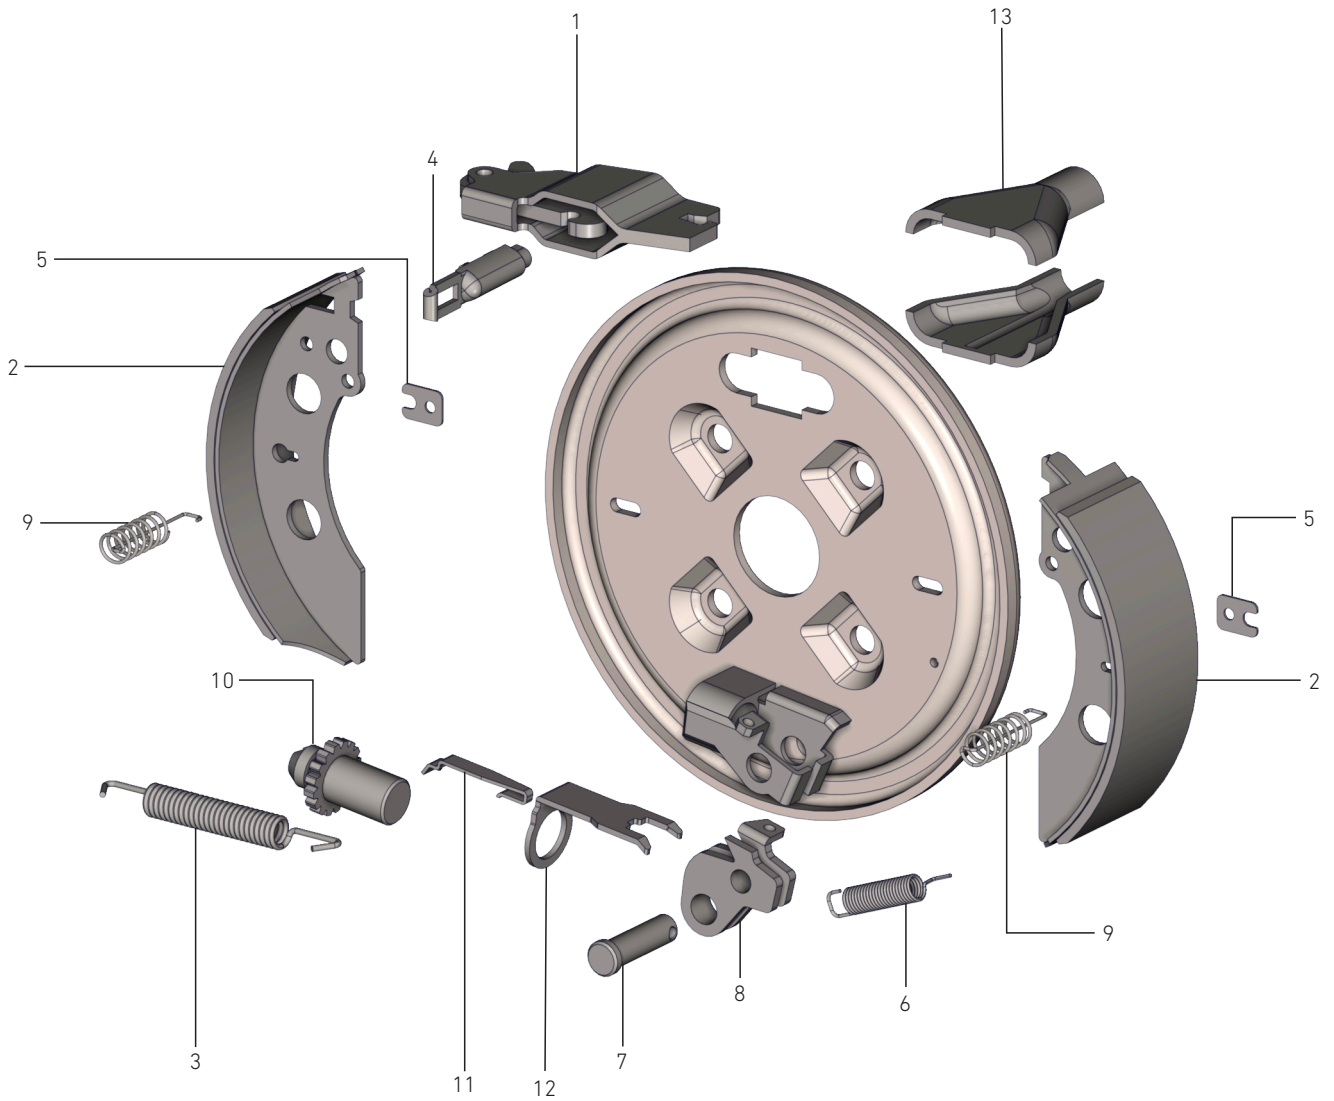

Brake Spares

Brake Assembly 200

Number	Stock Code	Description	Price Each
	BALK200L Alt Code: BASS2051	Brake Assembly 2051 Left 622640	R 1,120.00
	BALK200R Alt Code: BASS2051	Brake Assembly 2051 Right 622640	R 1,120.00
2, 3, 5, 6, 9	BSALK200KIT01	200mm Brake Shoe Set C/W Spring Kit Original	R 1,250.00
2, 3, 5, 6, 9	BSALK200KIT	200mm Brake Shoe Set C/W Spring Kit Generic	R 436.00
3, 5, 6, 9	BSALK200.SKIT	Brake Spring Kit (x1 Brake Shoe Spring, x2 Pressure Spring Retaining Plates, x1 Cam Spring, x2 Pressure Springs)	R 116.00
1	BSALK200.02 Alt Code: 1348563	Expander 2051/2361	R 116.00
2	BSALK200.03 Alt Code: 1348070	Brake Shoe Bonded 200	
3	BSALK200.05 Alt Code: 1348040	Brake Shoe Spring	
9	BSALK200.07 Alt Code: 1348038	Pressure Spring AL-KO 2088800003 (2)	
6	BSALK200.14.01 Alt Code: 1348073	Cam Spring 2050	
7	BSALK200.14.02 Alt Code: 1348048	Cam Pin	R 4.85
8	BSALK200.14.03L Alt Code: 1348682	Cam Assembly Left 2051/2361	R 33.00
8	BSALK200.14.03R Alt Code: 1348683	Cam Assembly Right 2051/2361	R 33.00
4	BSALK200.16 Alt Code: 1348518	Expander Connector 2051	R 38.00
5	BSALK200.17 Alt Code: 1348039	Pressure Spring Retaining Plate (2)	
10, 11, 12	BSALK200.25	Adjustable Barrel & Retainer Spring 2051/2361	R 95.00
10	BSALK200.25.01 Alt Code: 1348041	Adjustable Barrel/Jacking Bolt	
11	BSALK200.25.02 Alt Code: 1348681	Barrel Retainer Spring Flat 2051/2361	
12	BSALK200.25.03 Alt Code: 1350106	Barrel Retainer 2051/2361	
13	BSCRPAK Alt Code: 1348517	Brake Cable Retaining Plate AL-KO	R 165.00

NOTES:

Refer to image on the next page.

Prices are exclusive of VAT and subject to change without prior notice. (E & OE Notice - pg43)

Prices are exclusive of VAT and subject to change without prior notice. (E & OE Notice - pg43)