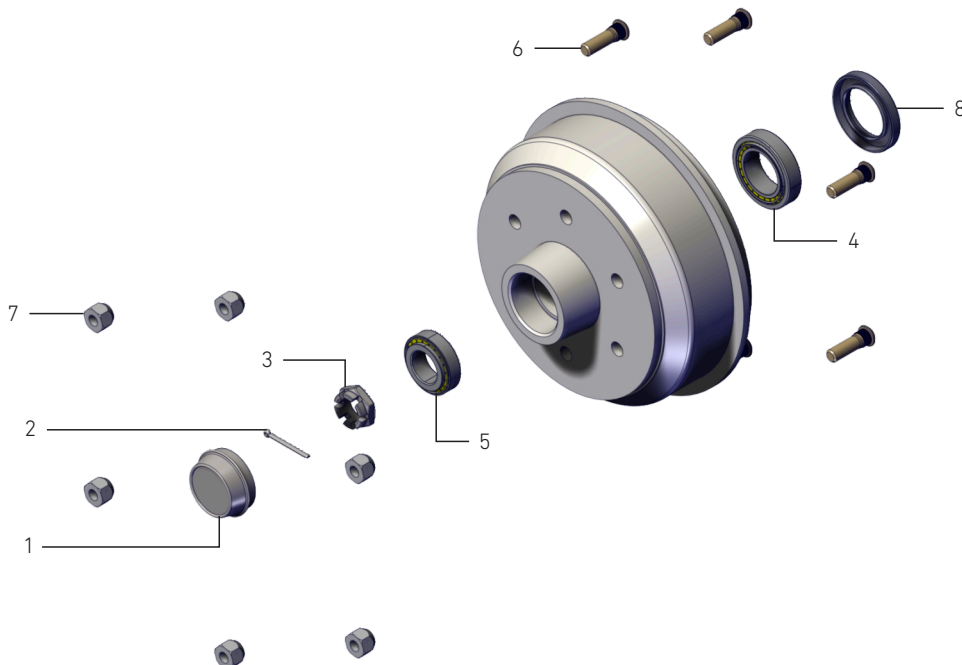

Brake Drums 230 LN

2000kg Axle
Bearing Kit 10

Number	Stock Code	Hub Code	Description	Price Each
	HBALK230.12.02C Alt Code: BDRUM230LN/DT_5X114	12	Complete Brake Drum 5/114 pcd DT	R 1,350.00
	HBALK230.12.02SC	12	Complete Brake Drum 5/114 pcd S&N	R 1,350.00
	HBALK230.12.03SC Alt Code: BDRUM230LNP55X165M16	12	Complete Brake Drum 5/165 pcd S&N	R 1,360.00
	HBALK230.12.04SC	12	Complete Brake Drum 6/140 pcd S&N	R 1,360.00
1	GCAP56.1T Alt Code: GCAP56		Grease Cap 55mm	
2	M4X40SP Alt Code: 1348022		M3.2 Split Pin	
3	M24X2.0CN Alt Code: 1348092		M24 Castle Nut M24x2.0	
4	B32008 Alt Code: BEARING32008		Inner Bearing 32008	
5	B32006 Alt Code: BEARING32006		Outer Bearing 32006	
	M12WB24 Alt Code: 1348016		M12 Wheel Bolt 1,5mm	
6	M12WS Alt Code: WHEELSTUDM12		M12 Wheel Studs 1,5mm	
7	M12WN Alt Code: 1348079		M12 Wheel Nuts 1,5mm	
	M16WS Alt Code: 1348271		M16 Wheel Studs 1,5mm	
	M16WN Alt Code: 1348270		M16 Wheel Nuts 1,5mm	
8	OS45-72-10 Alt Code: 1348439		Oil Seal 45x72x10	

Prices are exclusive of VAT and subject to change without prior notice. (E & OE Notice - pg43)