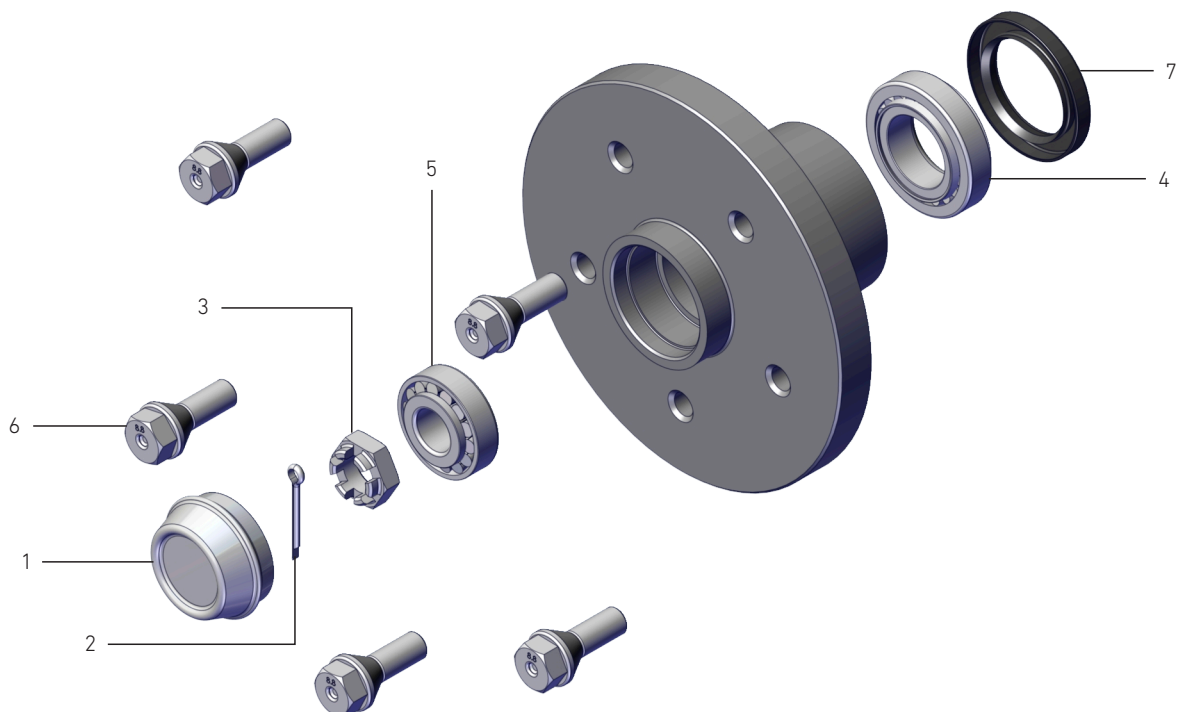

Hubs - HUB45

1500kg Unbraked Axles

Bearing Kit 08

Number	Stock Code	Hub Code	Description	Price Each
	HUALK0750.01C Alt Code: HUB45/DT	05	Complete Hub 4/100 pcd DT, hub excludes spindle	R 720,00
	HUALK0750.02C Alt Code: HUB45/DT	05	Complete Hub 5/114 pcd DT, hub excludes spindle	R 730,00
	HUALK0750.04C Alt Code: HUB45/DT	05	Complete Hub 6/140 pcd DT, hub excludes spindle	R 740,00
	HUALK0750.02SC Alt Code: HUB45/PS	05	Complete Hub 5/114 pcd S&N, hub excludes spindle	R 730,00
	HUALK0750.04SC Alt Code: HUB45/PS_6X140	05	Complete Hub 6/140 pcd S&N, hub excludes spindle	R 740,00
1	GCAP48.1T Alt Code: GCAP48		Grease Cap 48mm	
2	M4X40SP Alt Code: 1348022		M3,2mm Split Pin	
3	M18CN Alt Code: 1348065		M18 Castle Nut M18x1,5	
4	B67048/10 Alt Code: BEARING67048/10		Inner Bearing 67048/10	
5	B11949/10 Alt Code: 1348064		Outer Bearing 11949/10	
6	M12WB24 Alt Code: 1348016		M12 Wheel Bolt 1,5mm	
	M12WS Alt Code: WHEELSTUDM12		M12 Wheel Stud 1.5mm	
	M12WN Alt Code: 1348079		M12 Wheel Nut 1.5mm	
7	OS42-62-7 Alt Code: Os4262		Oil Seal 42x62x7	

Prices are exclusive of VAT and subject to change without prior notice. (E & OE Notice - pg43)