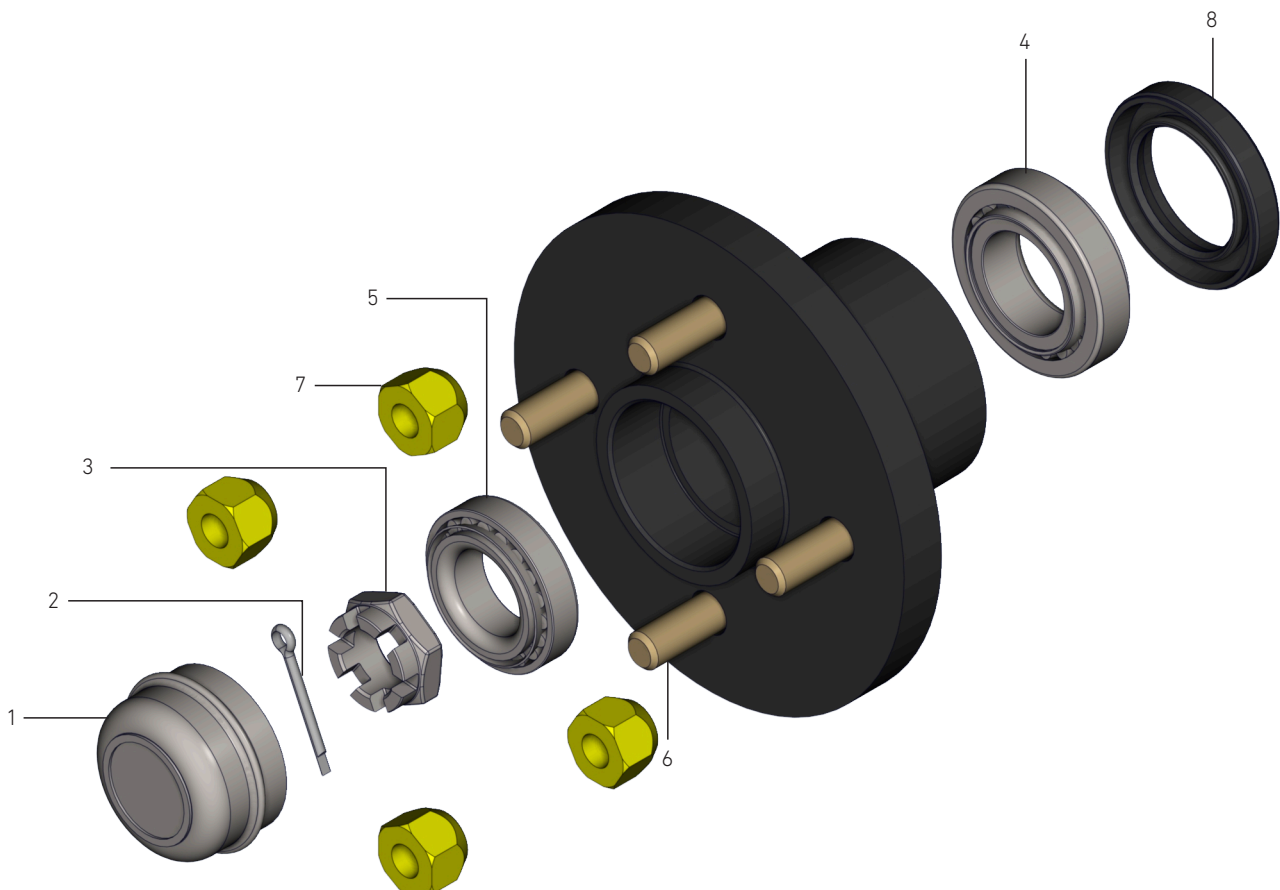

Hubs - Reno

900kg Unbraked Axles Bearing Kit 05

Number	Stock Code	Hub Code	Description	Price Each
	HUREN0450.01SC Alt Code: HUB/RENO/BN5331	04	Complete Hub 4/100 pcd S&N, hub excludes spindle	R 780.00
	HUREN0450.02SC Alt Code: HUB/RENO/BN5331	04	Complete Hub 5/114 pcd S&N hub excludes spindle	R 780.00
1	GCAP50.1T Alt Code: GCAP50		Grease Cap 50.1mm	
2	M4X40SP Alt Code: 1348022		M4mm Split Pin	
3	M22X1.5CN Alt Code: 1350035		M22 Castle Nut M22x1,5	
4	B67048\10 Alt Code: BEARING67048/10		Inner Bearing 67048/10	
5	B44649\10 Alt Code: Bearing44649/10		Outer Bearing 44649/10	
6	M12WS Alt Code: WHEELSTUDM12		M12 Wheel Stud 1,5mm	
7	M12WN Alt Code: 1348079		M12 Wheel Nut 1,5mm	
8	OS38-60-10 Alt Code: 1350033		Oil Seal 38x60x10	

Prices are exclusive of VAT and subject to change without prior notice. (E & OE Notice - pg43)