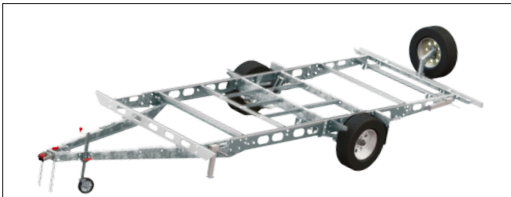

Chassis

Stock Code	Description	Size	Price Each
QPD00SCGR57152300 Alt Code: 1706017	1500kg Single Chassis	5715 x 2300mm	POR
QPD00SCGR66552300 Alt Code: 1704203	1500kg Single Chassis	6655 x 2300mm	POR
QPD00TCGR76632300 Alt Code: 1708048	1800kg Tandem Chassis	7663 x 2300mm	POR

QPD00SCGR57152300