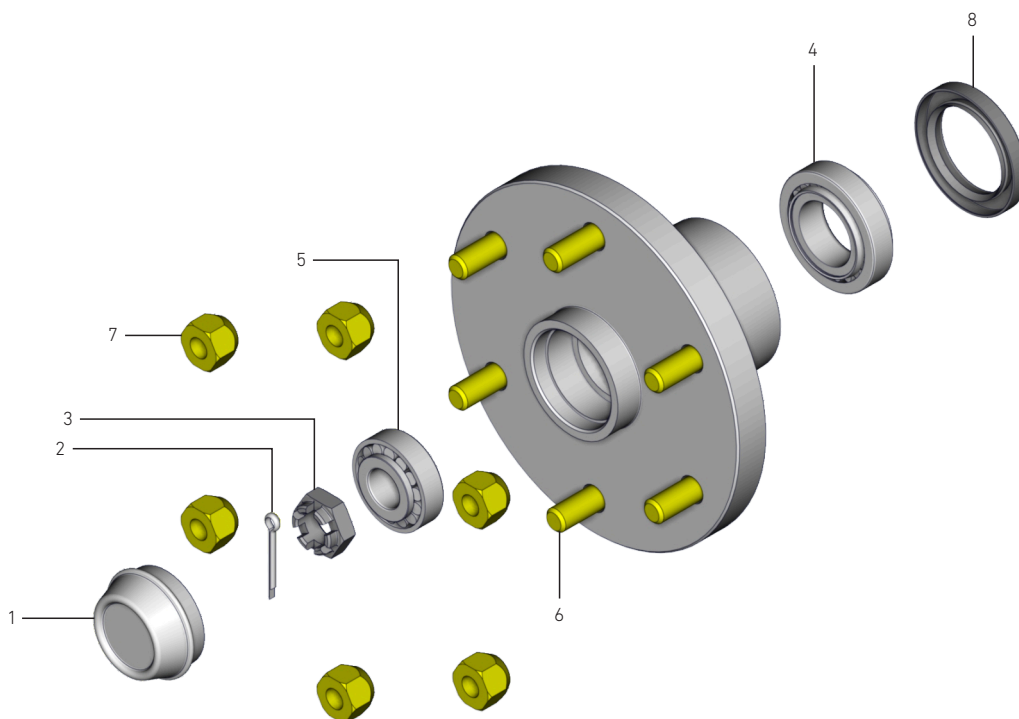

Prices are exclusive of VAT and subject to change without prior notice. (E & OE Notice - pg43)

Hubs - HUB50 SQ - LN

2500kg Unbraked Axles

Bearing Kit 10

Number	Stock Code	Hub Code	Description	Price Each
	HUALK1000.07.02C Alt Code: HUB50SQ/LN/DT_5X114	07	Complete Hub 5/114 pcd DT, 2500kg unbraked axles	R 1,035.00
	HUALK1000.07.02SC Alt Code: HUB50SQ/LN/PS_5X114	07	Complete Hub 5/114 pcd S&N, 2500kg unbraked axles	R 1,035.00
	HUALK1000.07.03SC Alt Code: HUB50SQ/LN/PS_5X165	07	Complete Hub 5/165 pcd S&N, 2500kg unbraked axles	R 1,035.00
	HUALK1000.07.04SC Alt Code: HUB50SQ/LN/PS_6X140	07	Complete Hub 6/140 pcd S&N, 2500kg unbraked axles	R 1,045.00
1	GCAP56.1T Alt Code: GCAP56		Grease Cap 55mm	
2	M4X40SP Alt Code: 1348022		M3.2 Split Pin	
3	M24X2.0CN Alt Code: 1348092		M24 Castle Nut M24x2.0 (M18CN Pre-2025)	
4	B32008 Alt Code: BEARING32008		Inner Bearing 32008	
5	B32006 Alt Code: BEARING32006		Outer Bearing 32006	
6	M16WS Alt Code: 1348271		M16 Wheel Studs 1.5mm	
7	M16WN Alt Code: 1348270		M16 Wheel Nut 1.5mm	
	M12WS Alt Code: WHEELSTUDM12		M12 Wheel Studs 1.5mm	
	M12WN Alt Code: 1348079		M12 Wheel Nuts 1.5mm	
8	OS45-72-10 Alt Code: 1348439		Oil Seal 45x72x10	