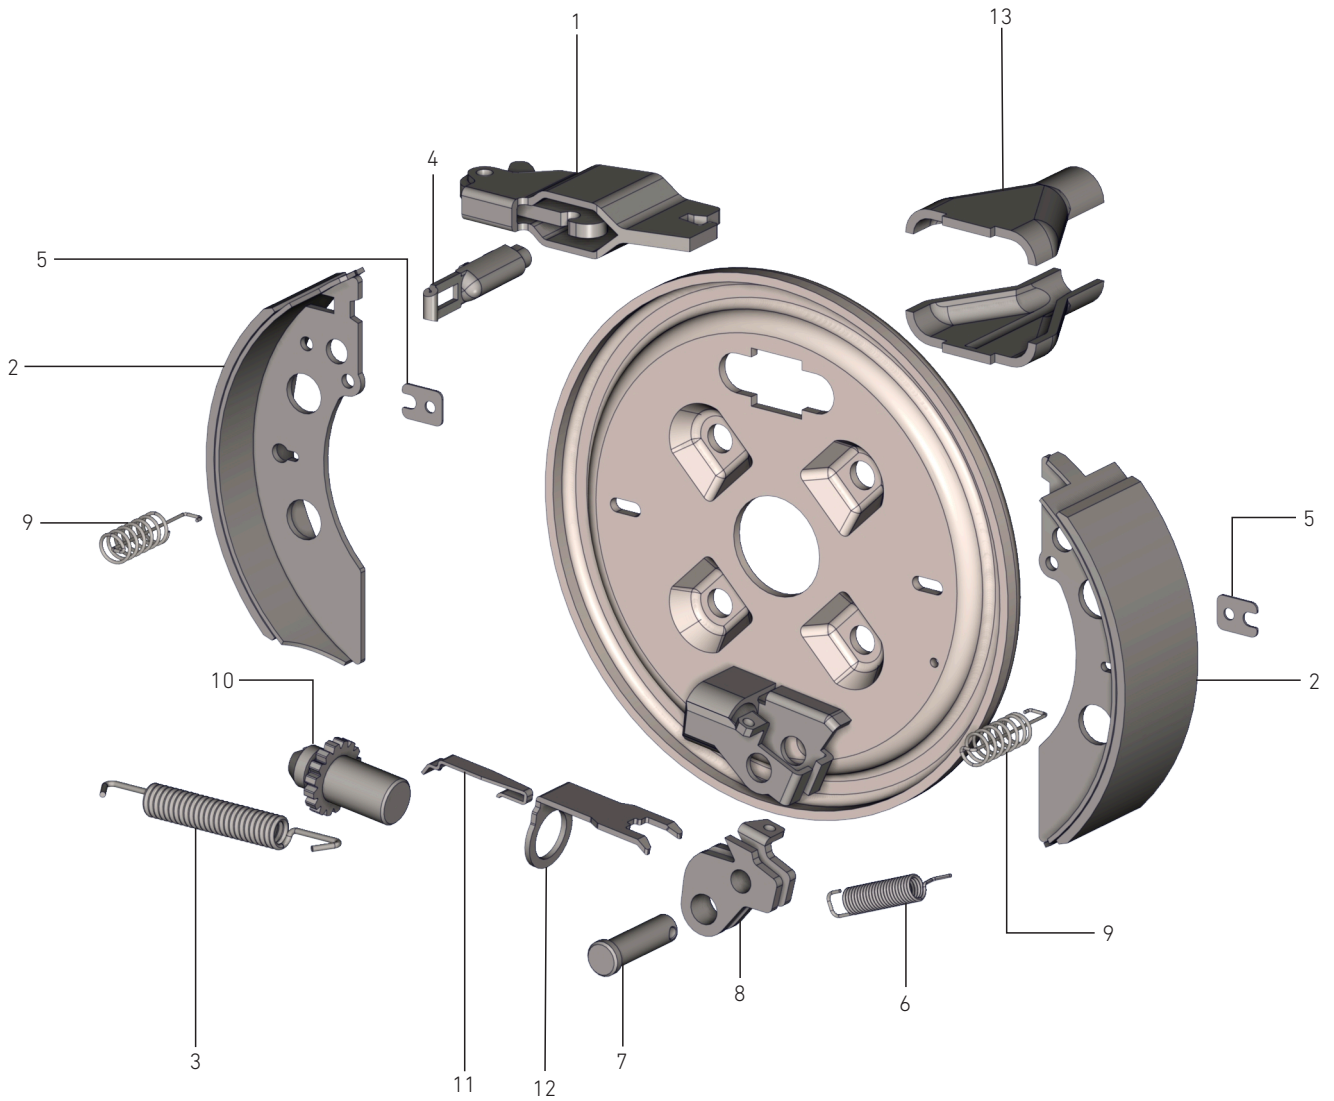

Brake Spares

Brake Assembly 230

Number	Stock Code	Description	Price Each
	BALK230L Alt Code: BASS2361	Brake Assembly 2361 Left	R 1,610.00
	BALK230R Alt Code: BASS2361	Brake Assembly 2361 Right	R 1,610.00
2, 3, 5, 6, 9	BSALK230KIT01	230mm Brake Shoe Set C/W Spring Kit Original	R 2,495.00
2, 3, 5, 6, 9	BSALK230KIT	230mm Brake Shoe Set C/W Spring Kit Generic	R 730.00
3, 5, 6, 9	BSALK200.SKIT	Brake Spring Kit (x1 Brake Shoe Spring, x2 Pressure Spring Retaining Plates, x1 Cam Spring, x2 Pressure Springs)	R 116.00
1	BSALK200.02 Alt Code: 1348563	Expander	R 116.00
2	BSALK230.03 Alt Code: 1348091	Brake Shoe Bonded 2360	
3	BSALK200.05 Alt Code: 1348205	Brake Shoe Spring	
9	BSALK200.07 Alt Code: 1348038	Pressure Spring AL-KO 2088800003 (2)	
6	BSALK200.14.01 Alt Code: 1348073	Cam Spring	
7	BSALK200.14.02 Alt Code: 1348048	Cam Pin	R 4.85
8	BSALK200.14.03L Alt Code: 1348682	Cam Assembly Left	R 33.00
8	BSALK200.14.03R Alt Code: 1348682	Cam Assembly Right	R 33.00
4	BSALK200.16 Alt Code: 1348518	Expander Connector	R 38.00
10, 11, 12	BSALK200.17 Alt Code: 1348039	Pressure Spring Retaining Plate (2)	
	BSALK200.25	Adjustable Barrel & Retainer Spring	R 95.00
10	BSALK200.25.01 Alt Code: 1348041	Adjustable Barrel/Jacking Bolt	
11	BSALK200.25.02 Alt Code: 1348681	Barrel Retainer Spring Flat	
12	BSALK200.25.03 Alt Code: 1350106	Barrel Retainer	
13	BSCRPAK Alt Code: 1348517	Brake Cable Retaining Plate AL-KO	R 165.00

NOTES:

Refer to image on the next page.

Prices are exclusive of VAT and subject to change without prior notice. (E & OE Notice - pg43)

Prices are exclusive of VAT and subject to change without prior notice. (E & OE Notice - pg43)