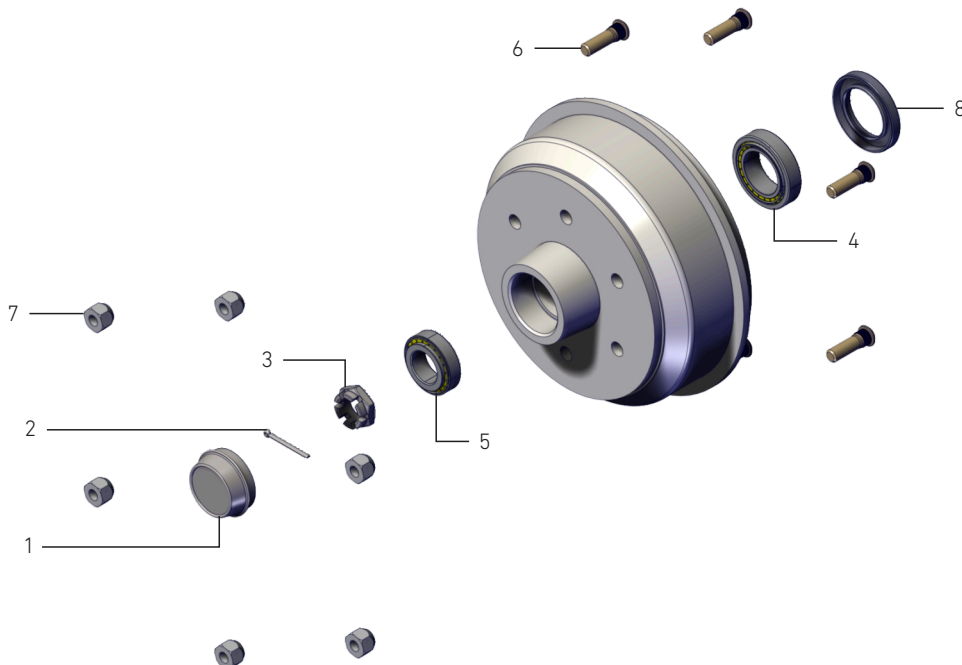

Brake Drums 230 LN

2000kg Axle
Bearing Kit 10

Number	Stock Code	Hub Code	Description	Price Each
	HBALK230.12.02C Alt Code: BDRUM230LN/DT_5X114	12	Complete Brake Drum 5/114 pcd DT	R 1,350.00
	HBALK230.12.02SC	12	Complete Brake Drum 5/114 pcd S&N	R 1,350.00
	HBALK230.12.03SC Alt Code: BDRUM230LNPS5X165M16	12	Complete Brake Drum 5/165 pcd S&N	R 1,360.00
	HBALK230.12.04SC	12	Complete Brake Drum 6/140 pcd S&N	R 1,360.00
1	GCAP56.1T Alt Code: GCAP56		Grease Cap 55mm	
2	M4X40SP Alt Code: 1348022		M3.2 Split Pin	
3	M24X2.0CN Alt Code: 1348092		M24 Castle Nut M24x2.0	
4	B32008 Alt Code: BEARING32008		Inner Bearing 32008	
5	B32006 Alt Code: BEARING32006		Outer Bearing 32006	
	M12WB24 Alt Code: 1348016		M12 Wheel Bolt 1,5mm	
6	M12WS Alt Code: WHEELSTUDM12		M12 Wheel Studs 1,5mm	
7	M12WN Alt Code: 1348079		M12 Wheel Nuts 1,5mm	
	M16WS Alt Code: 1348271		M16 Wheel Studs 1,5mm	
	M16WN Alt Code: 1348270		M16 Wheel Nuts 1,5mm	
8	OS45-72-10 Alt Code: 1348439		Oil Seal 45x72x10	

Prices are exclusive of VAT and subject to change without prior notice. (E & OE Notice - pg43)