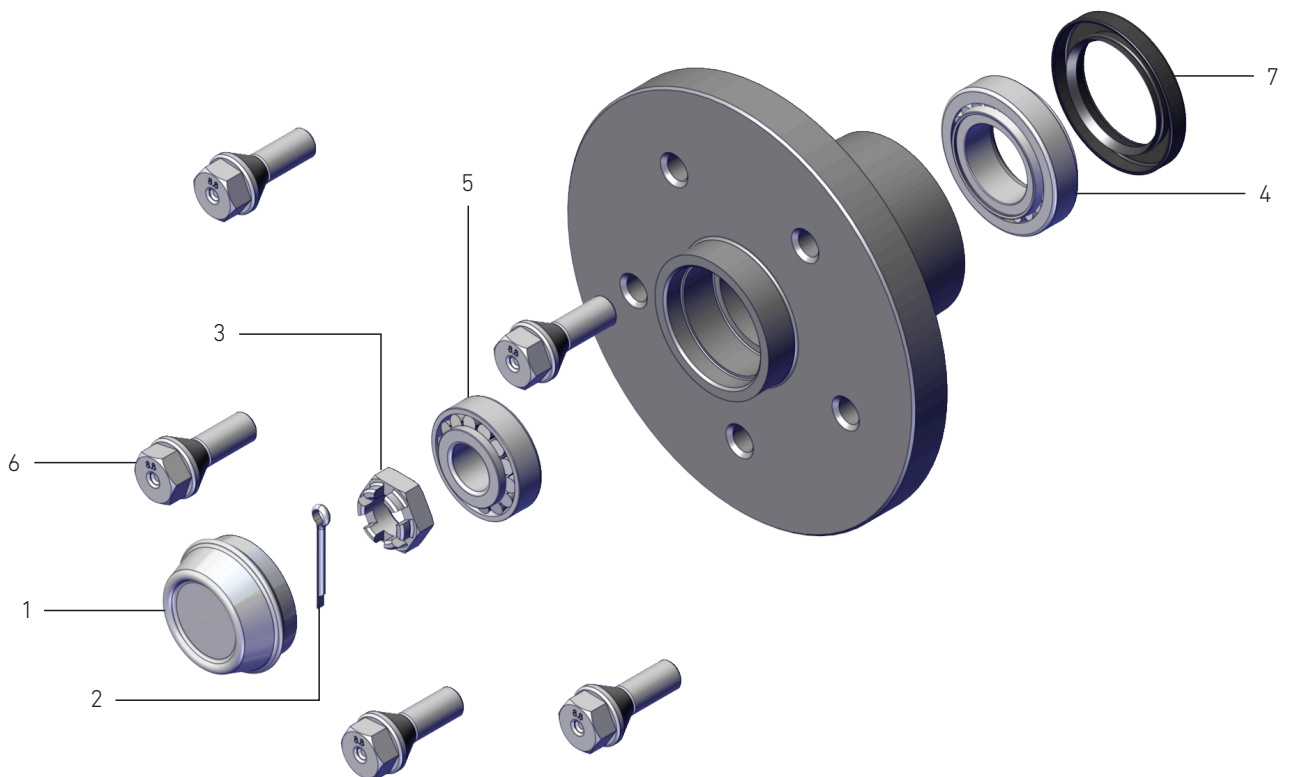

Hubs - THUB4

750kg Unbraked Axles Bearing Kit 07

Number	Stock Code	Hub Code	Description	Price Each
	HUALK0450.01C Alt Code: THUB4X100_BF	01	Complete Hub 4/100 pcd only DT, hub excludes spindle	R 435,00
	HUALK0450.02C Alt Code: THUB5X114_BF	02	Complete Hub 5/114 pcd only DT, hub excludes spindle	R 455,00
1	GCAP48.1T Alt Code: GCAP48		Grease Cap 48mm	
2	M4X40SP Alt Code: 1348022		M3,2mm Split Pin	
3	M16CN Alt Code: 1348021		M16 Castle Nut M16x1,5	
4	B45449\10 Alt Code: 1248002		Inner Bearing 45449\10	
5	B11749\10 Alt Code: 1248002		Outer Bearing 11749\10	
6	M12WB24 Alt Code: 1348016		M12 Wheel Bolt 1,5mm	
7	OS38-52-7 Alt Code: 1248002		Oil Seal 38x52x7	

Prices are exclusive of VAT and subject to change without prior notice. (E & OE Notice - pg43)