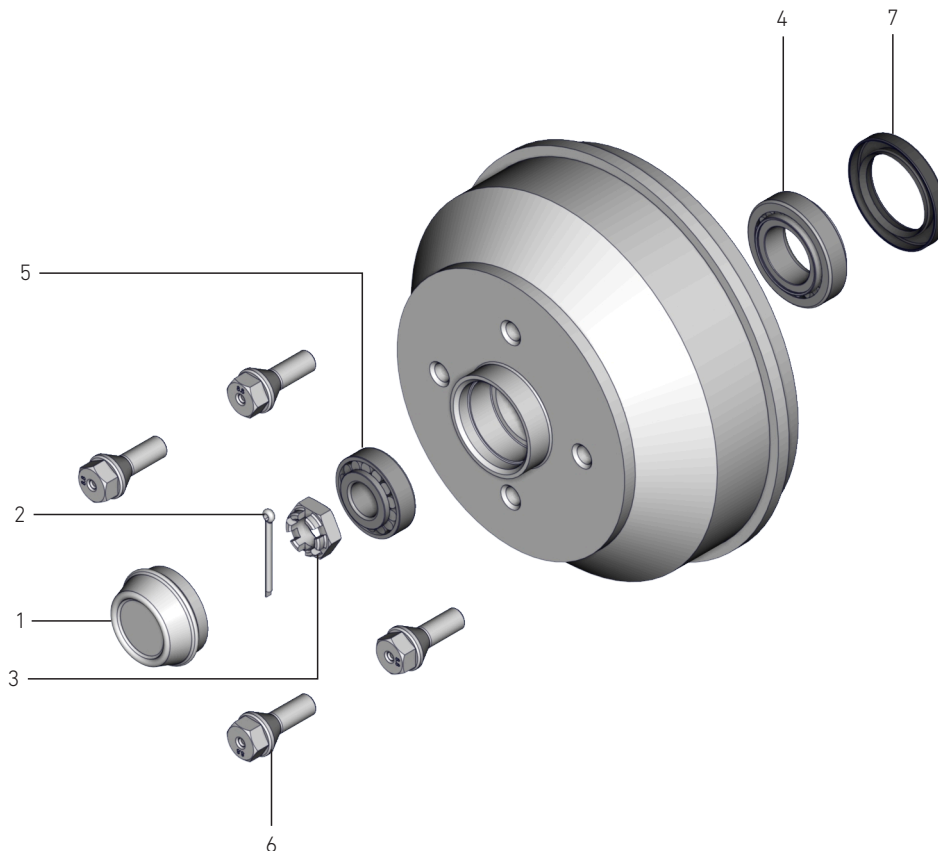

Prices are exclusive of VAT and subject to change without prior notice. (E & OE Notice - pg43)

Brake Drums 160

900kg Axle

Bearing Kit 07

Number	Stock Code	Hub Code	Description	Price Each
	HBALK160.01C Alt Code: BDRUM160/DT	08	160mm Complete Brake Drum 4/100 pcd DT	R 1,300.00
1	GCAP48.1T Alt Code: GCAP48		Grease Cap 48mm	
2	M4X40SP Alt Code: 1348022		M3.2 Split Pin	
3	M16CN Alt Code: 1348021		M16 Castle Nut M16x1.5	
4	B45449\10 Alt Code: BEARING45449/10		Inner Bearing 45449/10	
5	B11749\10 Alt Code: BEARING11749/10		Outer Bearing 11749/10	
6	M12WB24 Alt Code: 1348016		M12 Wheel Bolt 1,5mm	
7	OS38-52-7 Alt Code: 1348094		Oil Seal 38x52x7	