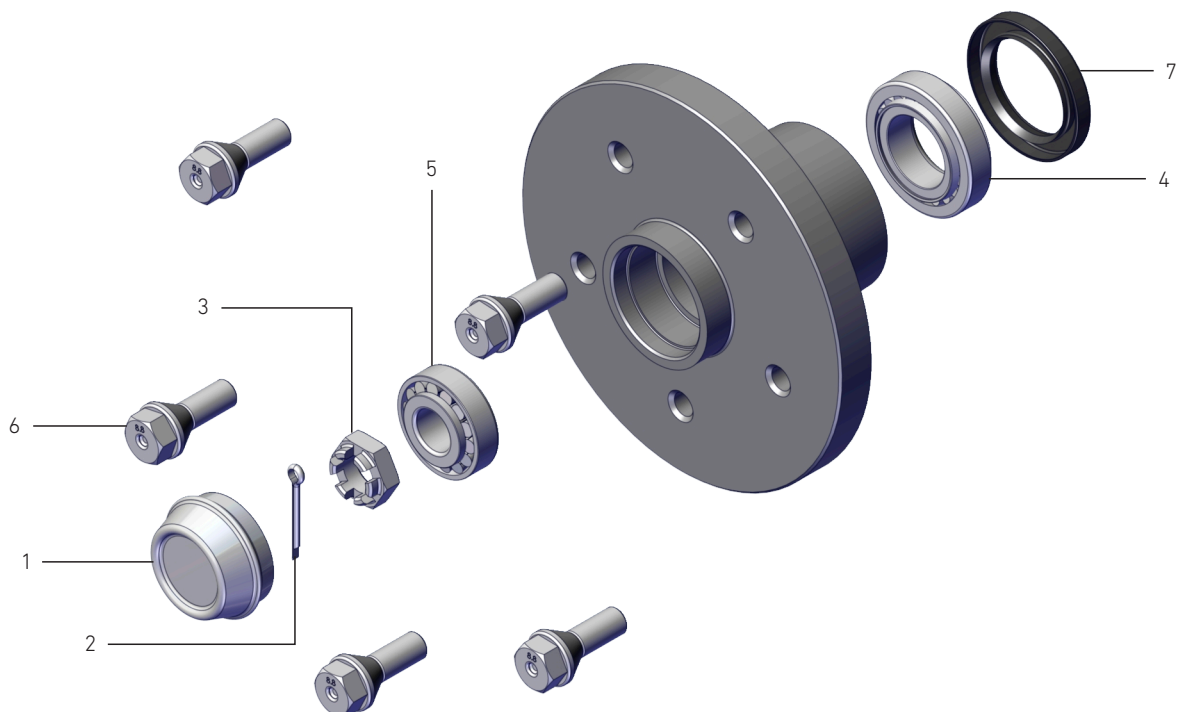

Prices are exclusive of VAT and subject to change without prior notice. (E & OE Notice - pg43)

Hubs - HUB50 RND - SN

1800kg Unbraked Axles

Bearing Kit 09

Number	Stock Code	Hub Code	Description	Price Each
	HUALK1000.06.01C Alt Code: HUB50RND/SN/DT	06	Complete Hub 4/100 pcd DT, hub excludes spindle	R 910.00
	HUALK1000.06.02C Alt Code: HUB50RND/SN/DT_5X114	06	Complete Hub 5/114 pcd DT, hub excludes spindle	R 910.00
	HUALK1000.06.04C Alt Code: HUB50RND/SN/DT	06	Complete Hub 6/140 pcd DT, hub excludes spindle	R 930.00
	HUALK1000.06.02SC Alt Code: HUB50RND/SN/PS	06	Complete Hub 5/114 pcd S&N, hub excludes spindle	R 910.00
	HUALK1000.06.04SC Alt Code: HUB50RND/SN/PS_6X140	06	Complete Hub 6/140 pcd S&N, hub excludes spindle	R 930.00
1	GCAP48.1T Alt Code: GCAP48		Grease Cap 48mm	
2	M4x40SP Alt Code: 1348022		M4mm Split Pin	
3	M24X2.0CN Alt Code: 1348092		M24 Castle Nut M24x2.0 (M18CN Pre-2025)	
4	B32007 Alt Code: BEARING32007		Inner Bearing 32007	
5	B32005 Alt Code: BEARING32005		Outer Bearing 32005	
6	M12WB24 Alt Code: 1348016		M12 Wheel Bolt 1,5mm	
	M12WS Alt Code: WHEELSTUDM12		M12 Wheel Stud 1,5mm	
	M12WN Alt Code: 1348079		M12 Wheel Nut 1,5mm	
7	OS42-62-7 Alt Code: Os4262		Oil Seal 42x62x7	