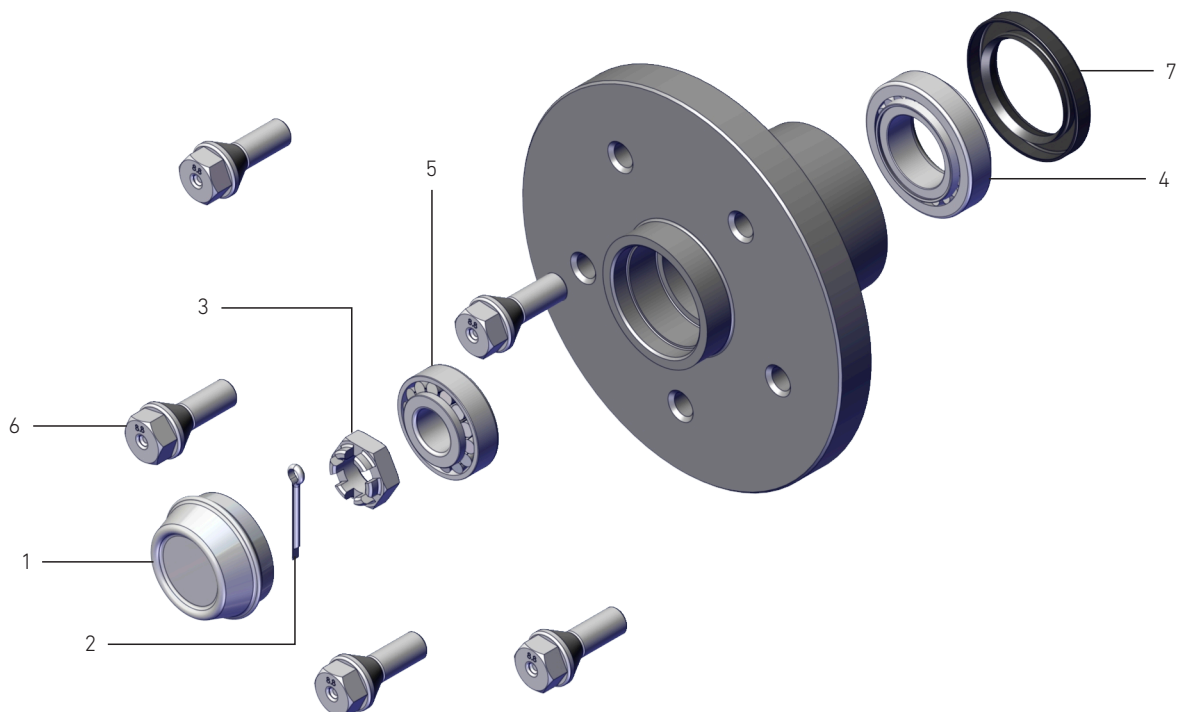

Prices are exclusive of VAT and subject to change without prior notice. (E & OE Notice - pg43)

Hubs - HUB45

1500kg Unbraked Axles

Bearing Kit 08

Number	Stock Code	Hub Code	Description	Price Each
	HUALK0750.01C Alt Code: HUB45/DT	05	Complete Hub 4/100 pcd DT, hub excludes spindle	R 720,00
	HUALK0750.02C Alt Code: HUB45/DT	05	Complete Hub 5/114 pcd DT, hub excludes spindle	R 730,00
	HUALK0750.04C Alt Code: HUB45/DT	05	Complete Hub 6/140 pcd DT, hub excludes spindle	R 740,00
	HUALK0750.02SC Alt Code: HUB45/PS	05	Complete Hub 5/114 pcd S&N, hub excludes spindle	R 730,00
	HUALK0750.04SC Alt Code: HUB45/PS_6X140	05	Complete Hub 6/140 pcd S&N, hub excludes spindle	R 740,00
1	GCAP48.1T Alt Code: GCAP48		Grease Cap 48mm	
2	M4X40SP Alt Code: 1348022		M3,2mm Split Pin	
3	M18CN Alt Code: 1348065		M18 Castle Nut M18x1,5	
4	B67048/10 Alt Code: BEARING67048/10		Inner Bearing 67048/10	
5	B11949/10 Alt Code: 1348064		Outer Bearing 11949/10	
6	M12WB24 Alt Code: 1348016		M12 Wheel Bolt 1,5mm	
	M12WS Alt Code: WHEELSTUDM12		M12 Wheel Stud 1.5mm	
	M12WN Alt Code: 1348079		M12 Wheel Nut 1.5mm	
7	OS42-62-7 Alt Code: Os4262		Oil Seal 42x62x7	