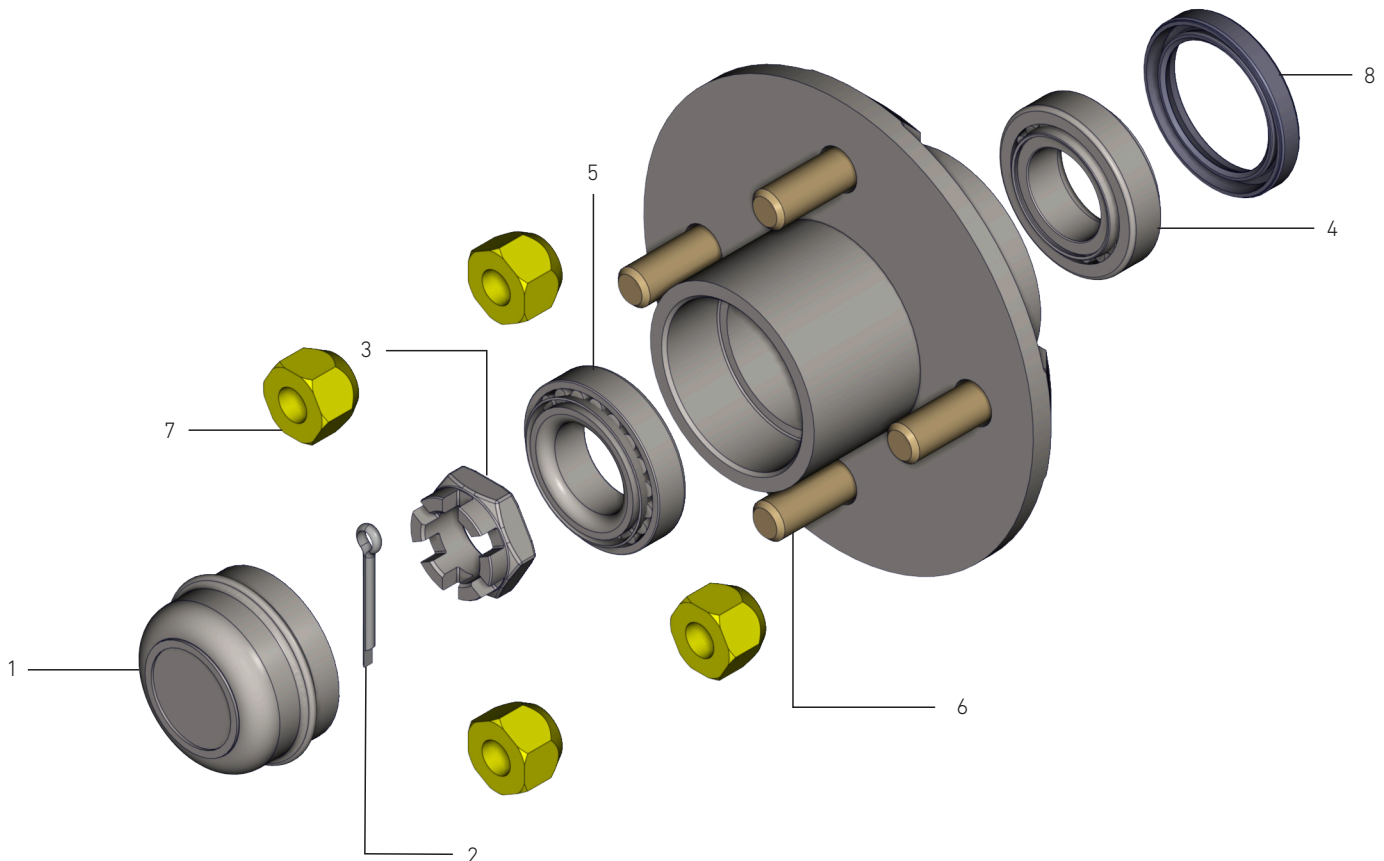

Hub - Mini

750kg Unbraked Axles Bearing Kit 06

Number	Stock Code	Hub Code	Description	Price Each
	HUR0450.01SC Alt Code: HUB/MINI/BN5330	03	Complete Hub 4/100 pcd only S&N, hub excludes spindle	R 560.00
1	GCAP50.1T Alt Code: GCAP50		Grease Cap 50.1mm	
2	M4X40SP Alt Code: 1348022		M4mm Split Pin	
3	M22X1.5CN Alt Code: 1350035		M22 Castle Nut M22	
4	B44649\10 Alt Code: Bearing44649/10		Inner Bearing 44649/10	
5	B44649\10 Alt Code: Bearing44649/10		Outer Bearing 44649/10	
6	M12WS Alt Code: WHEELSTUDM12		M12 Wheel Stud 1,5mm	
7	M12WN Alt Code: 1348079		M12 Wheel Nut 1,5mm	
8	OS38-52-7 Alt Code: 1348094		Oil Seal 38x52x7	

Prices are exclusive of VAT and subject to change without prior notice. (E & OE Notice - pg43)