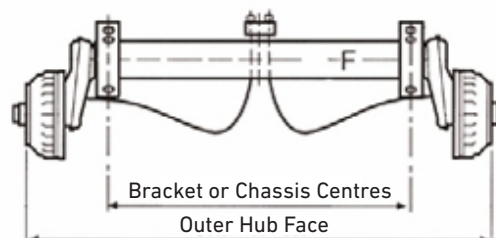

Rubbaride Axles

With Drum Brakes

Stock Code	Capacity	Stud Fixing	Brake Size	Brake Capacity	Price Each
ARC0850-1A-09 Alt Code: RAB/B850/2051	850kg	Optional	200X50	850kg	R 11,495.00
ARC1000-1A-09 Alt Code: RAB/B1000/2051	1500kg	Optional	200X50	1500kg	R 12,595.00
ARC1000-1A-10 Alt Code: RAB/B1000/2052	1500kg	Optional	200X50	1500kg	R 12,595.00
ARC1800-1A-11 Alt Code: RABB/1800/2361	1800kg	Optional	230X60	1800kg	R 14,275.00
ARC1800-1A-12 Alt Code: RABB1800/2361	1800kg	Optional	230X60	1800kg	R 14,275.00
ARC2000-1A-12 Alt Code: RABB2000/2361	2000kg	Optional	230X60	2000kg	R 15,795.00

When two axles are to be used in tandem, the order must state it.

Where two axles are used in tandem without a load sharing mechanism, the carrying capacity of the combination is reduced by 17%.

Price excludes brake cable.

Prices are exclusive of VAT and subject to change without prior notice. (E & OE Notice - pg43)