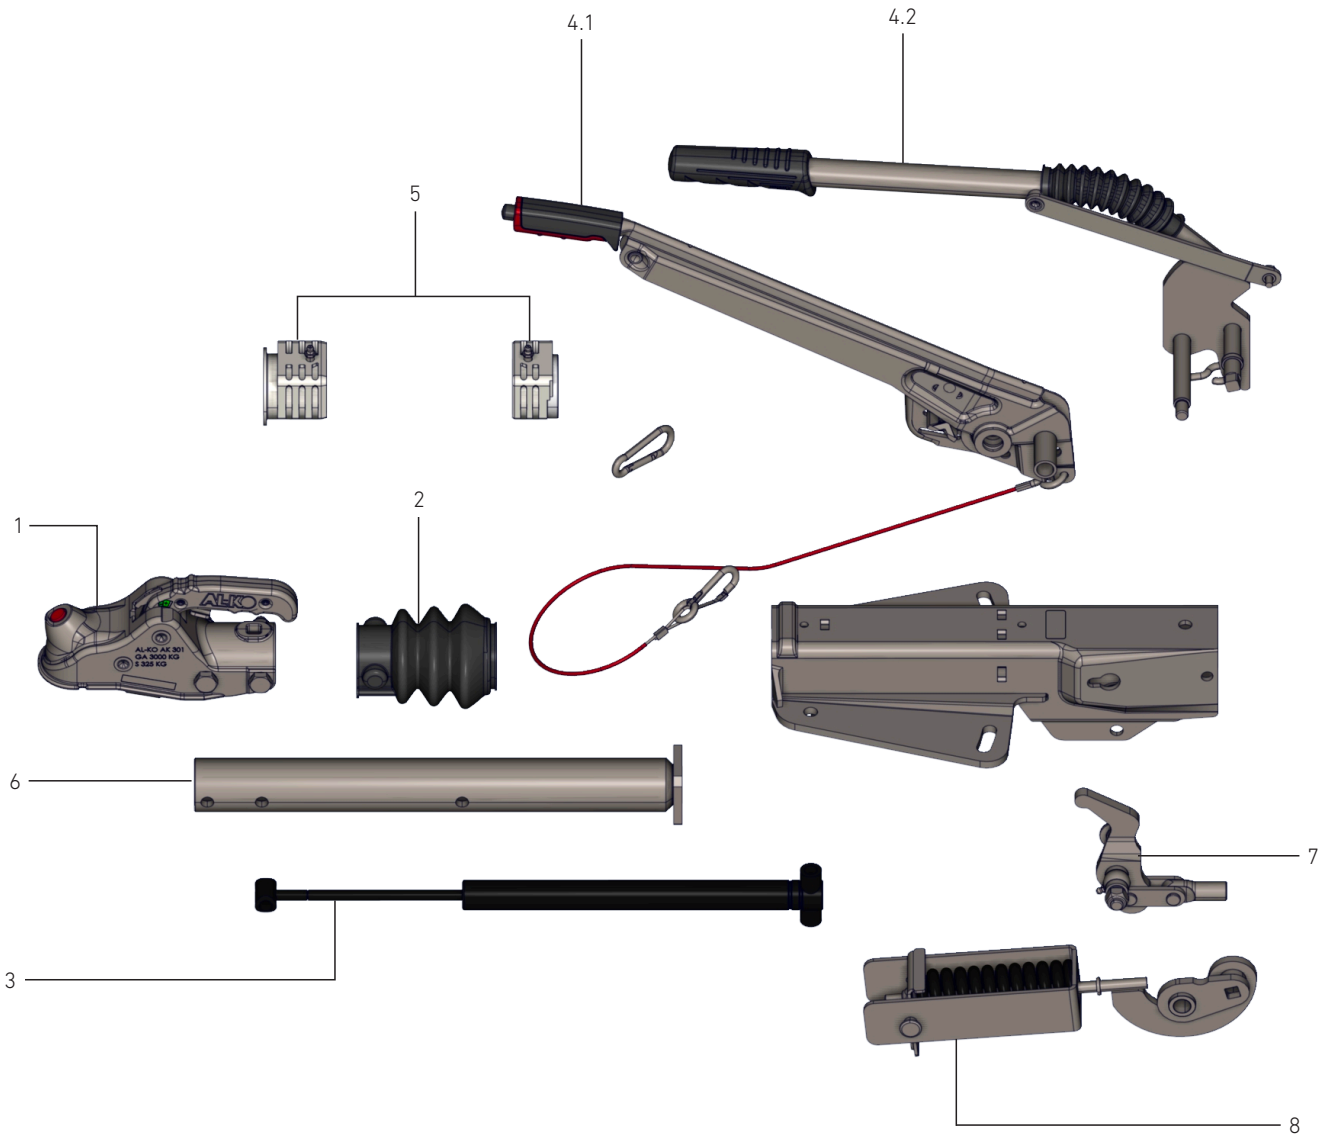

Kober Spares

Pressed Steel Bodies

No.	Stock Code	Description	Price Each
1	CBALKBALL50.B Alt Code: COUPLERHEAD/AK270	Coupler Head AK300/AK270	R 850.00
1	CBALKBALL50.B1 Alt Code: 1350059	Coupler Head Ak301 (1221746)	R 1,350.00
1	CBALKBALL60 Alt Code: 1350007	Coupler Head Ak351	R 2,600.00
2	CBALKS01.03 Alt Code: 2073890210	Bellow 90S	R 160.00
2	CBALKS17 Alt Code: 1348687	Bellow 161/251S/251G 366356	R 160.00
2	CBALKS02 Alt Code: 1349914	Bellow 3.5T 21726605	R 250.00
3	CHDALK90S.ALK Alt Code: 359987	Shock Absorber 90S	R 1,055.00
3	CHDALK161S.ALK Alt Code: 1348696	Shock Absorber 161S 370556	R 1,155.00
3	CHDALK251S.ALK Alt Code: 1348598	Shock Absorber 251S 370589	R 1,255.00
3	CHDALK251G.ALK Alt Code: 1348691	Shock Absorber 251G 372641	R 1,530.00
3	CHDALKPRO35.ALK Alt Code: 1217090	Shock Profi3500 Coupler Cast Version	R 2,830.00
4.1	CBALKS03.03 Alt Code: 220049	Handbrake Assembly 90S/3 Kober	R 2,950.00
4.1	CBALKS03.05 Alt Code: 1348692	Handbrake 161/251S/251G	R 1,045.00
4.2	CBALKS10 Alt Code: 692236	Handbrake Assembly Profi 3000/3500	POR
5	CBALK07.03 Alt Code: 1210678	Bushes Kit 90S	R 160.00
5	CBALK07.09 Alt Code: 1348701	Tube Bush Kit 2 Piece 161S/251S/251G	R 680.00
6	CBALKS08.05G Alt Code: 625645	Shaft 251G 3 Ton Coupler	R 1,930.00
6	CBALKS12 Alt Code: 1350093	Shaft for Profi 3500 Kober	R 3,600.00
7	CBALKS23.05S Alt Code: 1350094	Overrun Lever 251S 380526 90:30	R 280.00
7	CBALKS23.05G Alt Code: 1350312	Overrun Lever 251G 626796 90:27	R 280.00
8	CBALKS34.02 Alt Code: 692648	Spring Cylinder Pack Profi Coupler 3500kg	POR

NOTES:

Refer to image on the next page.

Prices are exclusive of VAT and subject to change without prior notice. (E & OE Notice - pg43)

Pressed Steel Bodies

Prices are exclusive of VAT and subject to change without prior notice. (E & OE Notice - pg43)