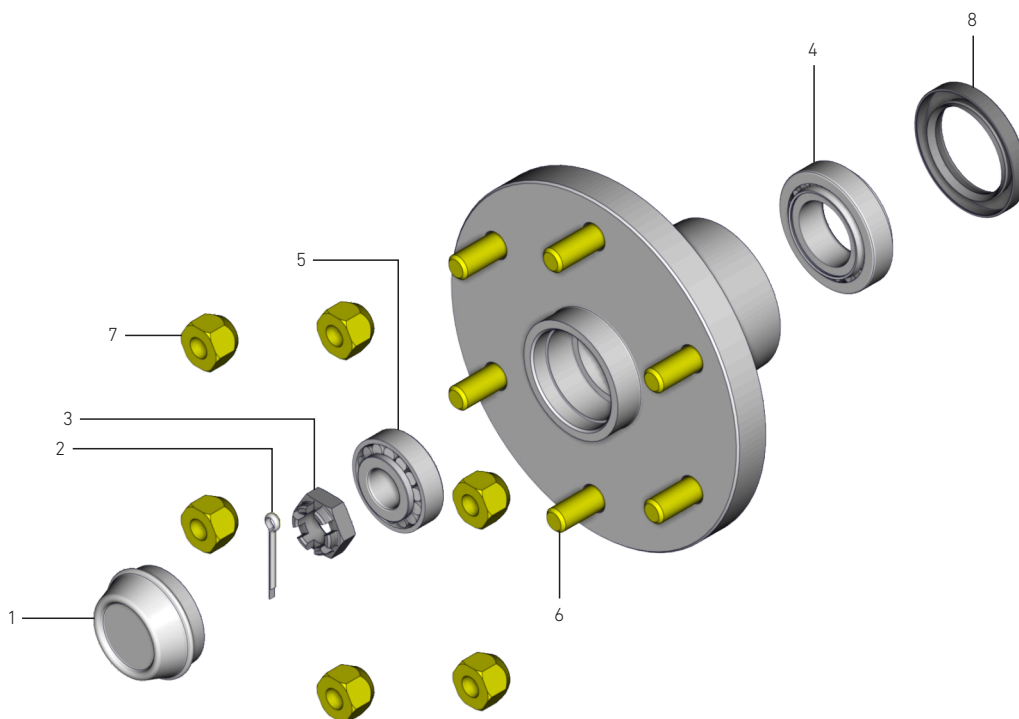

Prices are exclusive of VAT and subject to change without prior notice. (E & OE Notice - pg43)

Hubs - HUB50 SQ - LN

2500kg Unbraked Axles

Bearing Kit 10

Number	Stock Code	Hub Code	Description	Price Each
	HUALK1000.07.02C Alt Code: HUB50SQ/LN/DT_5X114	07	Complete Hub 5/114 pcd DT, 2500kg unbraked axles	R 1,035.00
	HUALK1000.07.02SC Alt Code: HUB50SQ/LN/PS_5X114	07	Complete Hub 5/114 pcd S&N, 2500kg unbraked axles	R 1,035.00
	HUALK1000.07.03SC Alt Code: HUB50SQ/LN/PS_5X165	07	Complete Hub 5/165 pcd S&N, 2500kg unbraked axles	R 1,035.00
	HUALK1000.07.04SC Alt Code: HUB50SQ/LN/PS_6X140	07	Complete Hub 6/140 pcd S&N, 2500kg unbraked axles	R 1,045.00
1	GCAP56.1T Alt Code: GCAP56		Grease Cap 55mm	
2	M4X40SP Alt Code: 1348022		M3.2 Split Pin	
3	M24X2.0CN Alt Code: 1348092		M24 Castle Nut M24x2.0 (M18CN Pre-2025)	
4	B32008 Alt Code: BEARING32008		Inner Bearing 32008	
5	B32006 Alt Code: BEARING32006		Outer Bearing 32006	
6	M16WS Alt Code: 1348271		M16 Wheel Studs 1.5mm	
7	M16WN Alt Code: 1348270		M16 Wheel Nut 1.5mm	
	M12WS Alt Code: WHEELSTUDM12		M12 Wheel Studs 1.5mm	
	M12WN Alt Code: 1348079		M12 Wheel Nuts 1.5mm	
8	OS45-72-10 Alt Code: 1348439		Oil Seal 45x72x10	