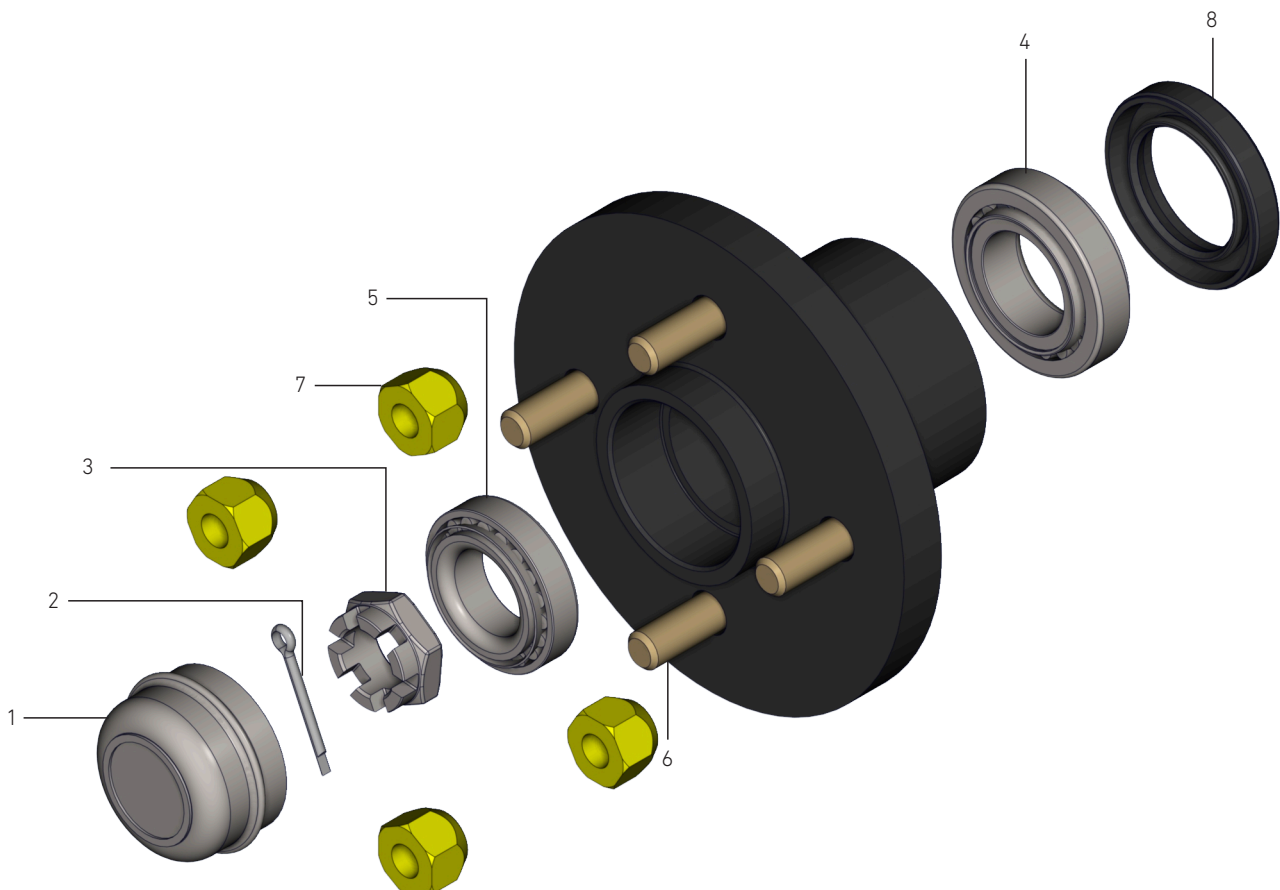

Prices are exclusive of VAT and subject to change without prior notice. (E & OE Notice - pg43)

Hubs - Reno

900kg Unbraked Axles

Bearing Kit 05

Number	Stock Code	Hub Code	Description	Price Each
	HUREN0450.01SC Alt Code: HUB/RENO/BN5331	04	Complete Hub 4/100 pcd S&N, hub excludes spindle	R 780.00
	HUREN0450.02SC Alt Code: HUB/RENO/BN5331	04	Complete Hub 5/114 pcd S&N hub excludes spindle	R 780.00
1	GCAP50.1T Alt Code: GCAP50		Grease Cap 50.1mm	
2	M4X40SP Alt Code: 1348022		M4mm Split Pin	
3	M22X1.5CN Alt Code: 1350035		M22 Castle Nut M22x1,5	
4	B67048\10 Alt Code: BEARING67048/10		Inner Bearing 67048/10	
5	B44649\10 Alt Code: Bearing44649/10		Outer Bearing 44649/10	
6	M12WS Alt Code: WHEELSTUDM12		M12 Wheel Stud 1,5mm	
7	M12WN Alt Code: 1348079		M12 Wheel Nut 1,5mm	
8	OS38-60-10 Alt Code: 1350033		Oil Seal 38x60x10	