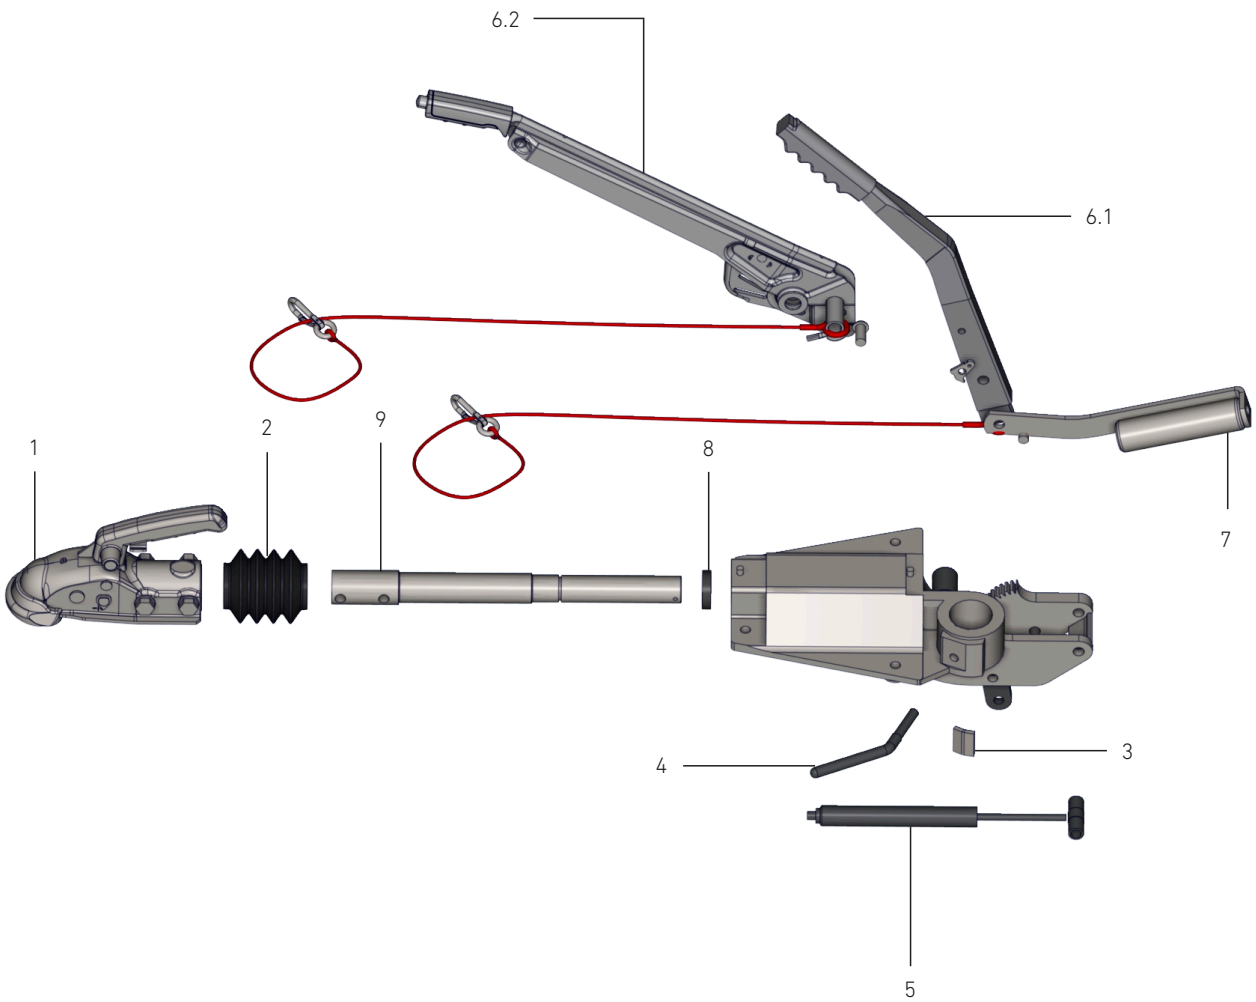

Sigma Spares

Cast Body

No.	Stock Code	Description	Price Each
1	CBALKBALL50.B Alt Code: COUPLERHEAD/AK270	Coupler Head AK300/AK270	R 850.00
1	CBALKBALL50.B1 Alt Code: 1350059	Coupler Head Ak301 (1221746)	R 1,350.00
2	CBALKS01.01 Alt Code: 1350020	Bellow Sigma New Ak300	R 75.00
2	CBALKS01.07 Alt Code: BELLOWMONO	Bellow Mono	R 75.00
2	CBALKS01.08 Alt Code: BELLOWBETA	Bellow Sigma Old Type	R 75.00
3	JTCA009 Alt Code: LPS25	Locking Pad Sigma	R 15.50
4	JTCA008B Alt Code: 1348150	M12 Locking Handle Sigma	R 60.00
5	CHDALK2300S.ALK Alt Code: SIGMA/LDSHOCK	Shock Absorber 353936 Sigma L/D	R 1,020.00
5	CHDALK3000S.ALK Alt Code: SIGMA/HDSHOCK	Shock Absorber 1215917 Sigma H/D	R 1,065.00
6.1	CBALKS03.010T Alt Code: HANDBRAKEASSYOLDTYPE	Handbrake Lever Assembly Old Type	R 875.00
6.2	CBALKS03.02 Alt Code: HBSIGMA/GAS	Handbrake Sigma Gaslift With Cable 1251692	R 880.00
7	CBB-CB10230 Alt Code: 1248174	Autoreverse Spring Cylinder	R 375.00
8	CBALKS06.01A Alt Code: 1348152	Buffer Rubber 35mm	R 9.50
9	CBALKS05.01 Alt Code: 1348082	Sigma Stepped Shaft EN19	R680.00

NOTES:

Refer to image on the next page.

Prices are exclusive of VAT and subject to change without prior notice. (E & OE Notice - pg43)

Cast Bodies

Prices are exclusive of VAT and subject to change without prior notice. (E & OE Notice - pg43)