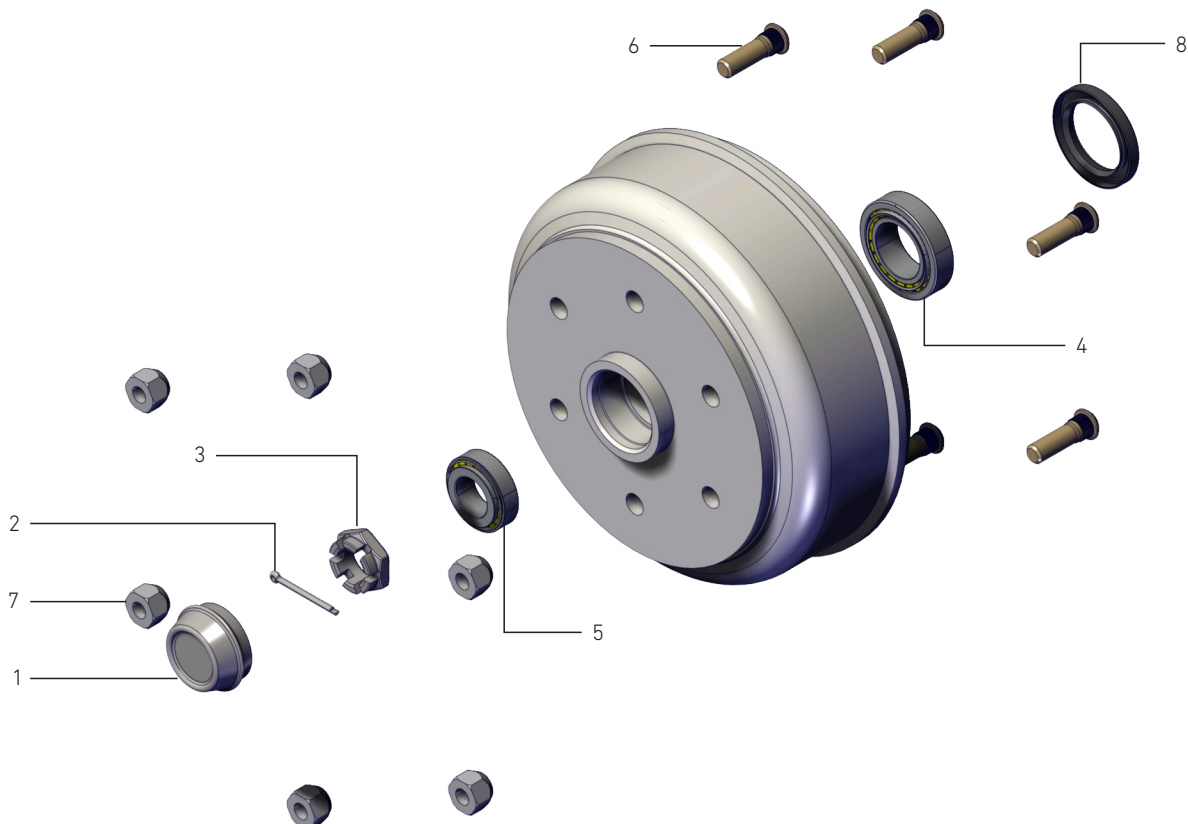

Brake Drums 230 SN

1800kg Axle
Bearing Kit 09

Number	Stock Code	Hub Code	Description	Price Each
	HBALK230.11.02C	11	Complete Brake Drum 5/114 pcd DT	R 1,150.00
	HBALK230.11.02SC Alt Code: BDRUM230SN/PS	11	Complete Brake Drum 5/114 pcd S&N	R 1,150.00
	HBALK230.11.04SC Alt Code: BDRUM230SN/PS_6X140	11	Complete Brake Drum 6/140 pcd S&N	R 1,190.00
1	GCAP48.1T Alt Code: GCAP48		Grease Cap 48mm	
2	M4X40SP Alt Code: 1348022		M4 Split Pin	
3	M24X2.0CN Alt Code: 1348092		M24 Castle Nut M24x2.0 (M18CN Pre-2025)	
4	B32007 Alt Code: BEARING32007		Inner Bearing 32007	
5	B32005 Alt Code: BEARING32005		Outer Bearing 32005	
	M12WB24 Alt Code: 1348016		M12 Wheel Bolt 1,5mm	
6	M12WS Alt Code: WHEELSTUDM12		M12 Wheel Studs 1,5mm	
7	M12WN Alt Code: 1348079		M12 Wheel Nuts 1,5mm	
8	OS42-62-7 Alt Code: Os4262		Oil Seal 42x62x7	

Prices are exclusive of VAT and subject to change without prior notice. (E & OE Notice - pg43)