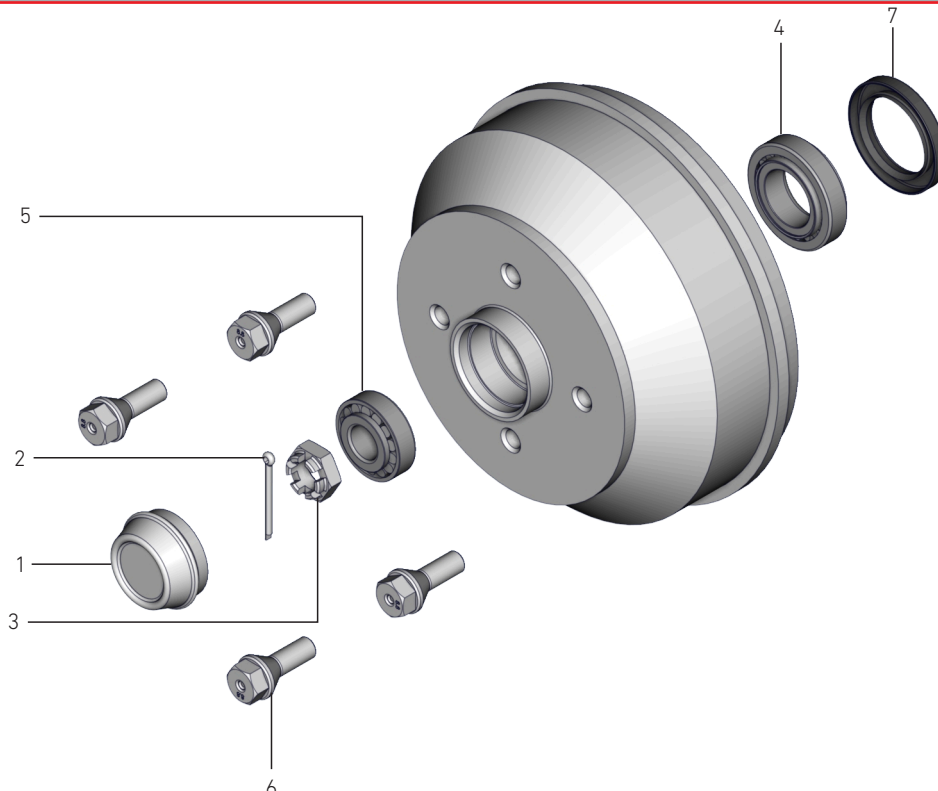

Brake Drums 2051

1500kg Axle
Bearing Kit 08

Number	Stock Code	Hub Code	Description	Price Each
	HBALK200.09.01C Alt Code: BDRUM2051/DT_4X100	09	Complete Brake Drum 4/100 pcd DT	R 1,045.00
	HBALK200.09.02C	09	Complete Brake Drum 5/114 pcd DT	R 1,045.00
	HBALK200.09.02SC	09	Complete Brake Drum 5/114 pcd S&N	R 1,045.00
	HBALK200.09.04C	09	Complete Brake Drum 6/139.7 pcd DT	R 1,045.00
	HBALK200.09.04SC	09	Complete Brake Drum 6/139.7 pcd S&N	R 1,045.00
1	GCAP48.1T Alt Code: GCAP48		Grease Cap 48mm	
2	M4X40SP Alt Code: 1348022		M3.2 Split Pin	
3	M18CN Alt Code: 1348065		M18 Castle Nut M18x1,5	
4	B67048/10 Alt Code: BEARING67048/10		Inner Bearing 67048/10	
5	B11949/10 Alt Code: 1348064		Outer Bearing 11949/10	
6	M12WB24 Alt Code: 1348016		M12 Wheel Bolt 1,5mm	
7	OS42-62-7 Alt Code: Os4262		Oil Seal 42x62x7	

Prices are exclusive of VAT and subject to change without prior notice. (E & OE Notice - pg43)