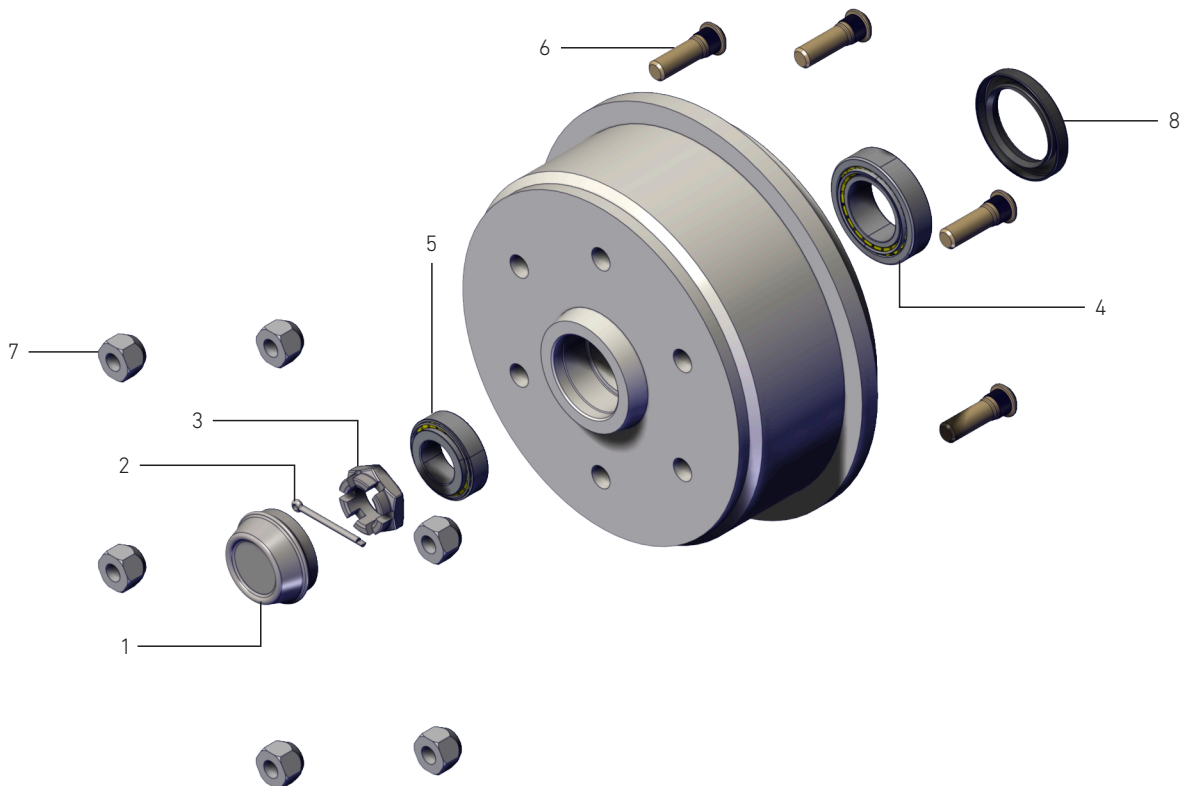

Brake Drums 2052

1600kg Axle
Bearing Kit 09

Number	Stock Code	Hub Code	Description	Price Each
	HBALK200.10.01C	10	Complete Brake Drum 4/100 pcd DT	R 1,045.00
	HBALK200.10.02C	10	Complete Brake Drum 5/114 pcd DT	R 1,045.00
	HBALK200.10.02SC Alt Code: BDRUM2052/PS	10	Complete Brake Drum 5/114 pcd S&N	R 1,045.00
	HBALK200.10.04SC Alt Code: BDRUM2052/PS_6X140	10	Complete Brake Drum 6/140 pcd S&N	R 1,045.00
1	GCAP48.1T Alt Code: GCAP48		Grease Cap 48mm	
2	M4X40SP Alt Code: 1348022		M4 Split Pin	
3	M24X2.0CN Alt Code: 1348092		M24 Castle Nut M24x2.0 (M18CN Pre-2025)	
4	B32007 Alt Code: BEARING32007		Inner Bearing 32007	
5	B32005 Alt Code: BEARING32005		Outer Bearing 32005	
	M12WB24 Alt Code: 1348016		M12 Wheel Bolt 1,5mm	
6	M12WS Alt Code: WHEELSTUDM12		M12 Wheel Studs 1,5mm	
7	M12WN Alt Code: 1348079		M12 Wheel Nuts 1,5mm	
8	OS42-62-7 Alt Code: OS4262		Oil Seal 42x62x7	

Prices are exclusive of VAT and subject to change without prior notice. (E & OE Notice - pg43)