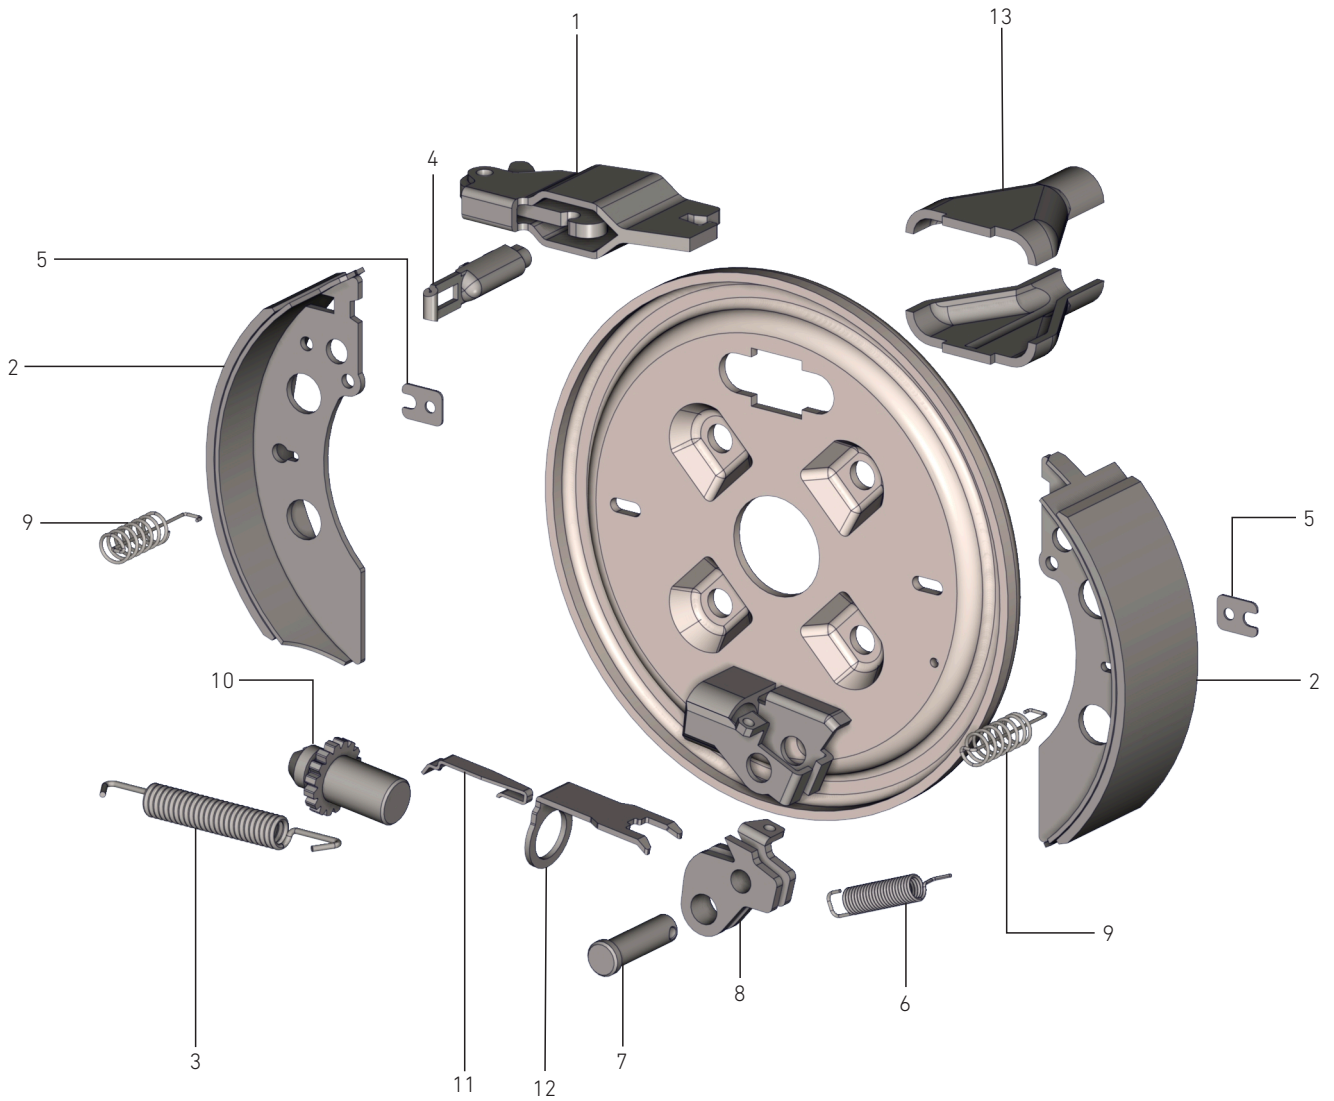

Prices are exclusive of VAT and subject to change without prior notice. (E & OE Notice - pg43)

Brake Spares

Brake Assembly 200

Number	Stock Code	Description	Price Each
	BALK200L Alt Code: BASS2051	Brake Assembly 2051 Left 622640	R 1,120.00
	BALK200R Alt Code: BASS2051	Brake Assembly 2051 Right 622640	R 1,120.00
2, 3, 5, 6, 9	BSALK200KIT01	200mm Brake Shoe Set C/W Spring Kit Original	R 1,250.00
2, 3, 5, 6, 9	BSALK200KIT	200mm Brake Shoe Set C/W Spring Kit Generic	R 436.00
3, 5, 6, 9	BSALK200.SKIT	Brake Spring Kit (x1 Brake Shoe Spring, x2 Pressure Spring Retaining Plates, x1 Cam Spring, x2 Pressure Springs)	R 116.00
1	BSALK200.02 Alt Code: 1348563	Expander 2051/2361	R 116.00
2	BSALK200.03 Alt Code: 1348070	Brake Shoe Bonded 200	
3	BSALK200.05 Alt Code: 1348040	Brake Shoe Spring	
9	BSALK200.07 Alt Code: 1348038	Pressure Spring AL-KO 2088800003 (2)	
6	BSALK200.14.01 Alt Code: 1348073	Cam Spring 2050	
7	BSALK200.14.02 Alt Code: 1348048	Cam Pin	R 4.85
8	BSALK200.14.03L Alt Code: 1348682	Cam Assembly Left 2051/2361	R 33.00
8	BSALK200.14.03R Alt Code: 1348683	Cam Assembly Right 2051/2361	R 33.00
4	BSALK200.16 Alt Code: 1348518	Expander Connector 2051	R 38.00
5	BSALK200.17 Alt Code: 1348039	Pressure Spring Retaining Plate (2)	
10, 11, 12	BSALK200.25	Adjustable Barrel & Retainer Spring 2051/2361	R 95.00
10	BSALK200.25.01 Alt Code: 1348041	Adjustable Barrel/Jacking Bolt	
11	BSALK200.25.02 Alt Code: 1348681	Barrel Retainer Spring Flat 2051/2361	
12	BSALK200.25.03 Alt Code: 1350106	Barrel Retainer 2051/2361	
13	BSCRPAK Alt Code: 1348517	Brake Cable Retaining Plate AL-KO	R 165.00

NOTES:

Refer to image on the next page.

Prices are exclusive of VAT and subject to change without prior notice. (E & OE Notice - pg43)