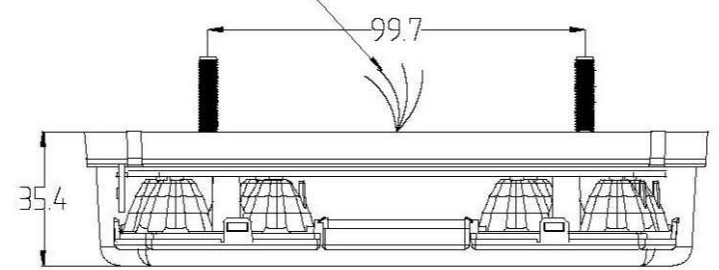

LABEL:	AXIS:	CONTENT DESCRIPTION:	VERSION AND DATE:

BROWN WIRE = TAIL LIGHT
 WHITE WIRE = NEGATIVE
 RED WIRE = BRAKE
 GREEN WIRE = INDICATOR

EL-DSF-TRL030AR		PART NUMBER:		500 287 009	
		STAGING:		SCALE:	
MATERIAL:	WEIGHT:	B	1:1		
DESIGN:	STANDARDIZATION:	UNIT: mm		1 PICTURE IN TOTAL	
REVIEW:	APPROVE:				
CRAFT:	DATE:				