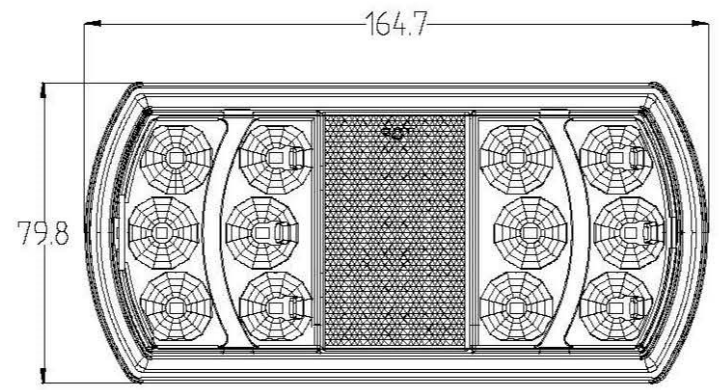

LABEL:	AXIS:	CONTENT DESCRIPTION:	VERSION AND DATE:

BROWN WIRE = TAIL LIGHT
 WHITE WIRE = NEGATIVE
 RED WIRE = BRAKE
 GREEN WIRE = INDICATOR

EL-DSF-TRL030AR		PART NUMBER:		500 287 009	
		STAGING:		SCALE:	
MATERIAL:	WEIGHT:	B	1:1		
DESIGN:	STANDARDIZATION:	UNIT: mm		1 PICTURE IN TOTAL	
REVIEW:	APPROVE:				
CRAFT:	DATE:				