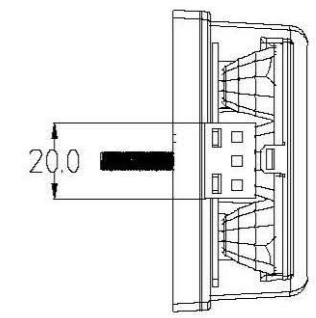

LABEL:	AXIS:	CONTENT DESCRIPTION:	VERSION AND DATE:

BROWN WIRE = TAIL LIGHT
 WHITE WIRE = NEGATIVE
 RED WIRE = BRAKE
 GREEN WIRE = INDICATOR

EL-DSF-TRL030AR		PART NUMBER:		500 287 009	
		STAGING:		SCALE:	
MATERIAL:	WEIGHT:	B	1:1		
DESIGN:	STANDARDIZATION:	UNIT: mm		1 PICTURE IN TOTAL	
REVIEW:	APPROVE:				
CRAFT:	DATE:				