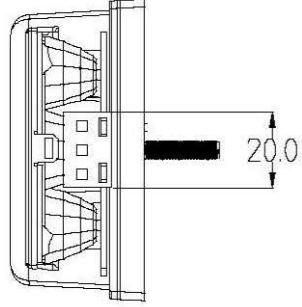

LABEL:	AXIS:	CONTENT DESCRIPTION:	VERSION AND DATE:

BLACK WIRE = TAIL LIGHT
 WHITE WIRE = NEGATIVE
 RED WIRE = BRAKE
 YELLOW WIRE = INDICATOR

EL-DSF-TRL030AL		STAGING:		SCALE:		
		B	1:1	1 PICTURE IN TOTAL		
MATERIAL:	WEIGHT:	UNIT: mm				
DESIGN:	STANDARDIZATION:					
REVIEW:	APPROVE:					
CRAFT:	DATE:					