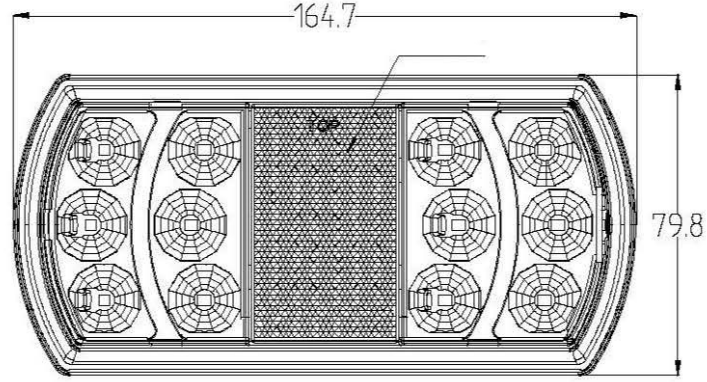

LABEL:	AXIS:	CONTENT DESCRIPTION:	VERSION AND DATE:

BLACK WIRE = TAIL LIGHT
 WHITE WIRE = NEGATIVE
 RED WIRE = BRAKE
 YELLOW WIRE = INDICATOR

EL-DSF-TRL030AL		STAGING:		SCALE:		
		B	1:1	1 PICTURE IN TOTAL		
MATERIAL:	WEIGHT:	UNIT: mm				
DESIGN:	STANDARDIZATION:					
REVIEW:	APPROVE:					
CRAFT:	DATE:					