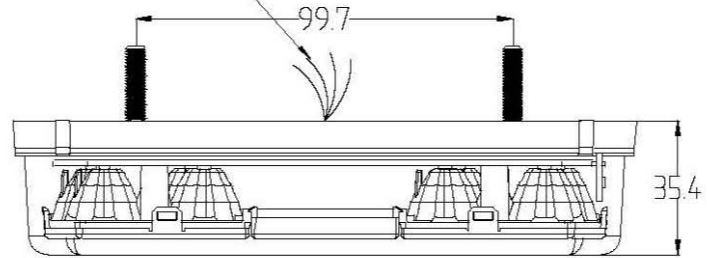

LABEL:	AXIS:	CONTENT DESCRIPTION:	VERSION AND DATE:

BLACK WIRE = TAIL LIGHT
 WHITE WIRE = NEGATIVE
 RED WIRE = BRAKE
 YELLOW WIRE = INDICATOR

EL-DSF-TRL030AL		STAGING:		SCALE:		
		B	1:1	1 PICTURE IN TOTAL		
MATERIAL:	WEIGHT:	UNIT: mm				
DESIGN:	STANDARDIZATION:					
REVIEW:	APPROVE:					
CRAFT:	DATE:					