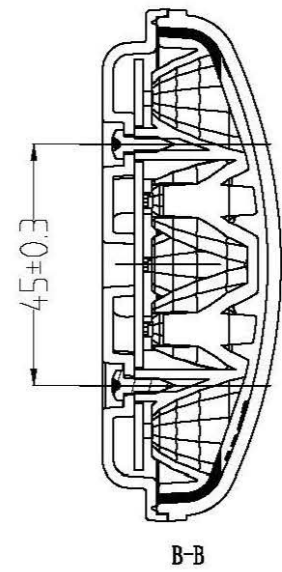

LABEL:	AXIS:	CONTENT DESCRIPTION:	VERSION AND DATE:

BLACK WIRE = TAIL LIGHT
 WHITE WIRE = NEGATIVE
 RED WIRE = BRAKE
 YELLOW WIRE = INDICATOR

EL-DF-TRL95A					
MATERIAL:		WEIGHT:		STAGING:	SCALE:
DESIGN:		STANDARDIZATION:		B	1:1
REVIEW:		APPROVE:		UNIT: mm	1 PICTURE IN TOTAL:
CRAFT:		DATE:			