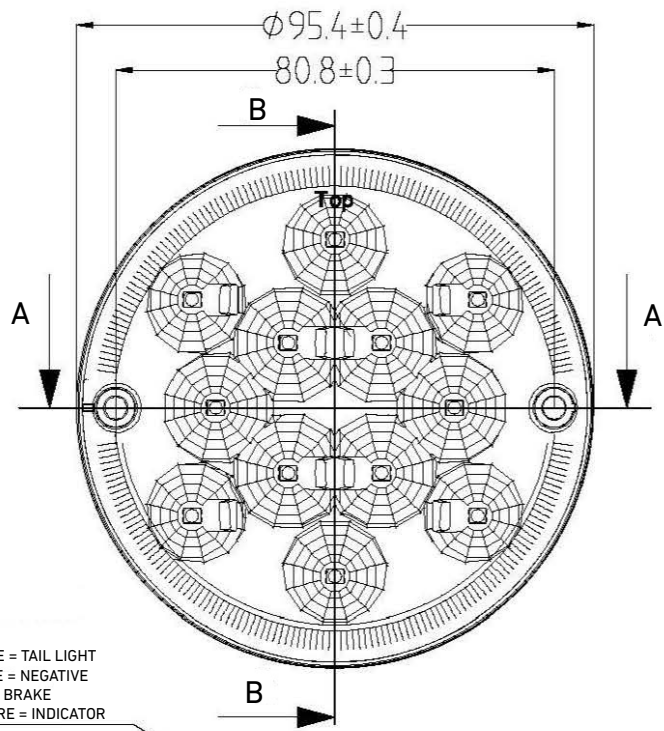

LABEL:	AXIS:	CONTENT DESCRIPTION:	VERSION AND DATE:

BLACK WIRE = TAIL LIGHT
 WHITE WIRE = NEGATIVE
 RED WIRE = BRAKE
 YELLOW WIRE = INDICATOR

EL-DF-TRL95A					
MATERIAL:		WEIGHT:		STAGING:	SCALE:
DESIGN:		STANDARDIZATION:		B	1:1
REVIEW:		APPROVE:		UNIT: mm	1 PICTURE IN TOTAL:
CRAFT:		DATE:			