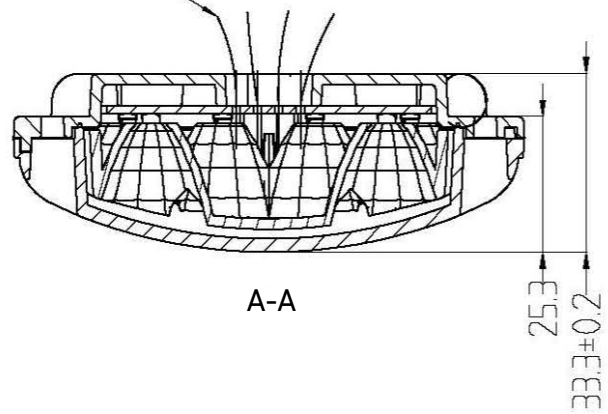

LABEL:	AXIS:	CONTENT DESCRIPTION:	VERSION AND DATE:

BLACK WIRE = TAIL LIGHT
 WHITE WIRE = NEGATIVE
 RED WIRE = BRAKE
 YELLOW WIRE = INDICATOR

EL-DF-TRL95A					
MATERIAL:		WEIGHT:		STAGING:	SCALE:
DESIGN:		STANDARDIZATION:		B	1:1
REVIEW:		APPROVE:		UNIT: mm	1 PICTURE IN TOTAL:
CRAFT:		DATE:			