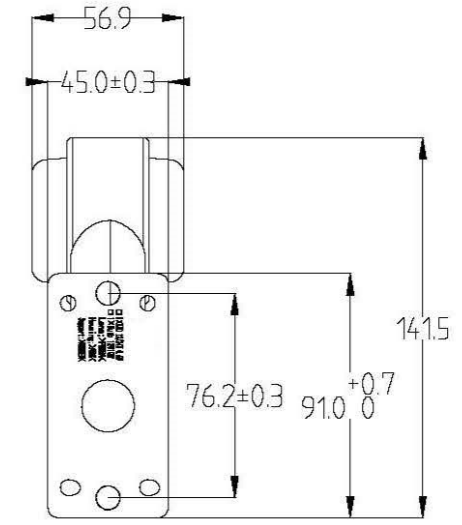

LABEL:	AXIS:	CONTENT DESCRIPTION:	VERSION AND DATE:

EL-DF-TRL019R					
MATERIAL:		WEIGHT:		STAGING:	SCALE:
DESIGN:		STANDARD-IZATION:		B	1:2
REVIEW:		APPROVE:			
CRAFT:		DATE:		1 PICTURE IN TOTAL	