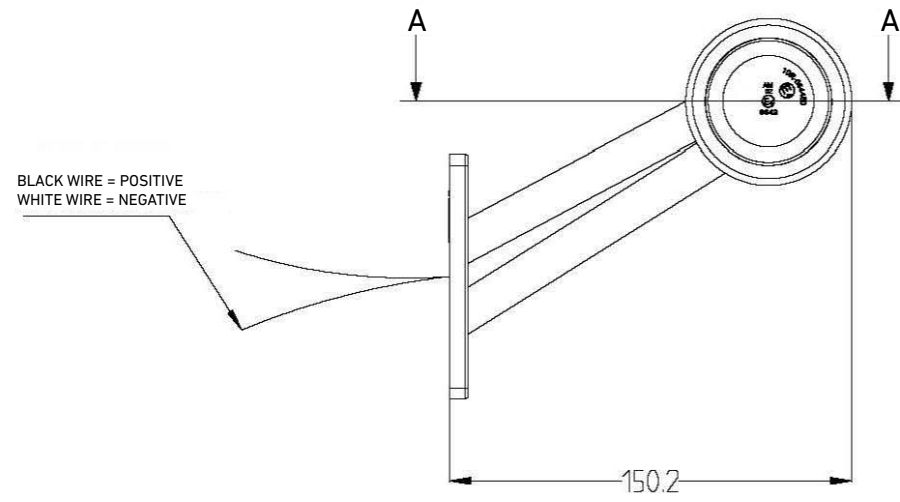

LABEL:	AXIS:	CONTENT DESCRIPTION:	VERSION AND DATE:

EL-DF-TRL019R					
MATERIAL:		WEIGHT:		STAGING:	SCALE:
DESIGN:		STANDARD-IZATION:		B	1:2
REVIEW:		APPROVE:			
CRAFT:		DATE:		1 PICTURE IN TOTAL	