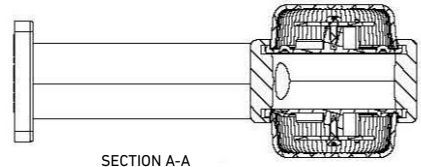

LABEL:	AXIS:	CONTENT DESCRIPTION:	VERSION AND DATE:

EL-DF-TRL019R					
MATERIAL:		WEIGHT:		STAGING:	SCALE:
DESIGN:		STANDARD-IZATION:		B	1:2
REVIEW:		APPROVE:			
CRAFT:		DATE:		1 PICTURE IN TOTAL	