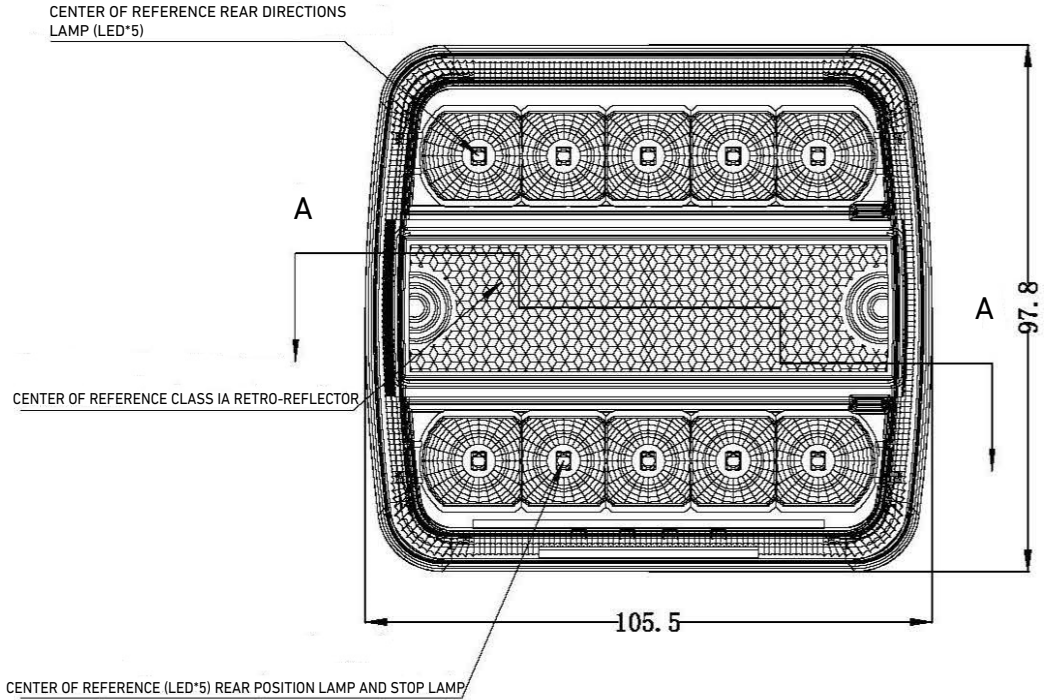

LABEL:	AXIS:	CONTENT DESCRIPTION:	VERSION AND DATE:

BLACK WIRE = TAIL LIGHT
 WHITE WIRE = NEGATIVE
 RED WIRE = BRAKE
 YELLOW WIRE = INDICATOR

EL-DF-TRL003					
MATERIAL:		WEIGHT:		STAGING:	SCALE:
DESIGN:		STANDARDIZATION:		S A B	1:1
REVIEW:		APPROVE:		UNIT: mm	1 PICTURE IN TOTAL
CRAFT:		DATE:			