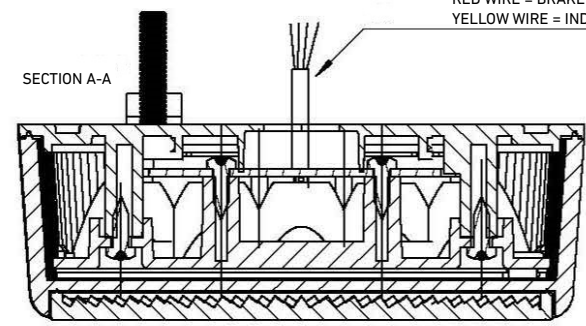

LABEL:	AXIS:	CONTENT DESCRIPTION:	VERSION AND DATE:

BLACK WIRE = TAIL LIGHT
 WHITE WIRE = NEGATIVE
 RED WIRE = BRAKE
 YELLOW WIRE = INDICATOR

EL-DF-TRL003					
MATERIAL:		WEIGHT:		STAGING:	SCALE:
DESIGN:		STANDARDIZATION:		S A B	1:1
REVIEW:		APPROVE:		UNIT: mm	1 PICTURE IN TOTAL
CRAFT:		DATE:			