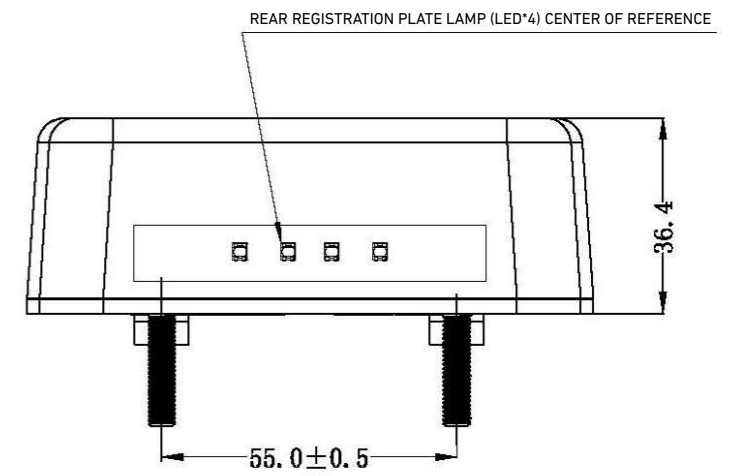

LABEL:	AXIS:	CONTENT DESCRIPTION:	VERSION AND DATE:

BLACK WIRE = TAIL LIGHT
 WHITE WIRE = NEGATIVE
 RED WIRE = BRAKE
 YELLOW WIRE = INDICATOR

EL-DF-TRL003					
MATERIAL:		WEIGHT:		STAGING:	SCALE:
DESIGN:		STANDARDIZATION:		S A B	1:1
REVIEW:		APPROVE:		UNIT: mm	1 PICTURE IN TOTAL
CRAFT:		DATE:			