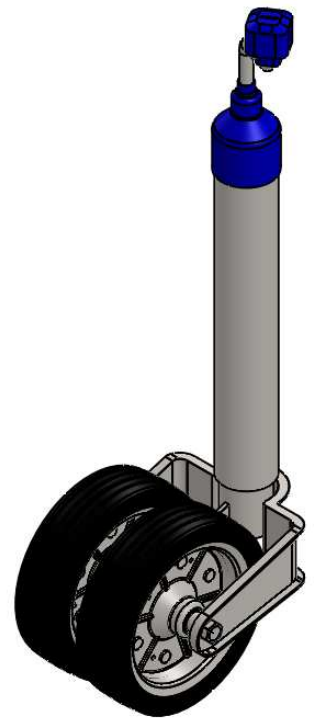

SECTION A-A
SCALE 1 : 7

| ITEM NUMBER | PART NUMBER | DESCRIPTION | QUANTITY |
|-------------|---------------|---------------------------------|----------|
| 1 | JBC60-8D-A006 | JOCKEY WHEEL Ø60 LOWER ASSEMBLY | 1 |
| 2 | JBC60-A004 | JOCKEY WHEEL Ø60mm UPPER ASSY | 1 |

© COPYRIGHT BURQUIP INTERNATIONAL (Pty) Ltd TITLE: JCB60/8DL

ASSUME A TOLERANCE OF ±1mm FOR DIMENSIONS WITHOUT TOLERANCES ALL DIMENSIONS IN mm UNLESS OTHERWISE SHOWN

PRODUCT: J/WHEEL DIA. 60 DBL 8" - SPECIAL

SCALE: 1:10 SHEET: A3
DRAWN BY: ARNOLD KABUYA
DATE: 2018-12-10

DRAWING NO. JCB60-8DL

BURQUIP

REV P1

| REV | DESCRIPTION OF CHANGE | ZONE | AUTH NO. | BY | DATE |
|-----|-----------------------|------|----------|----|------|
| P1 | RELEASED | | | | |